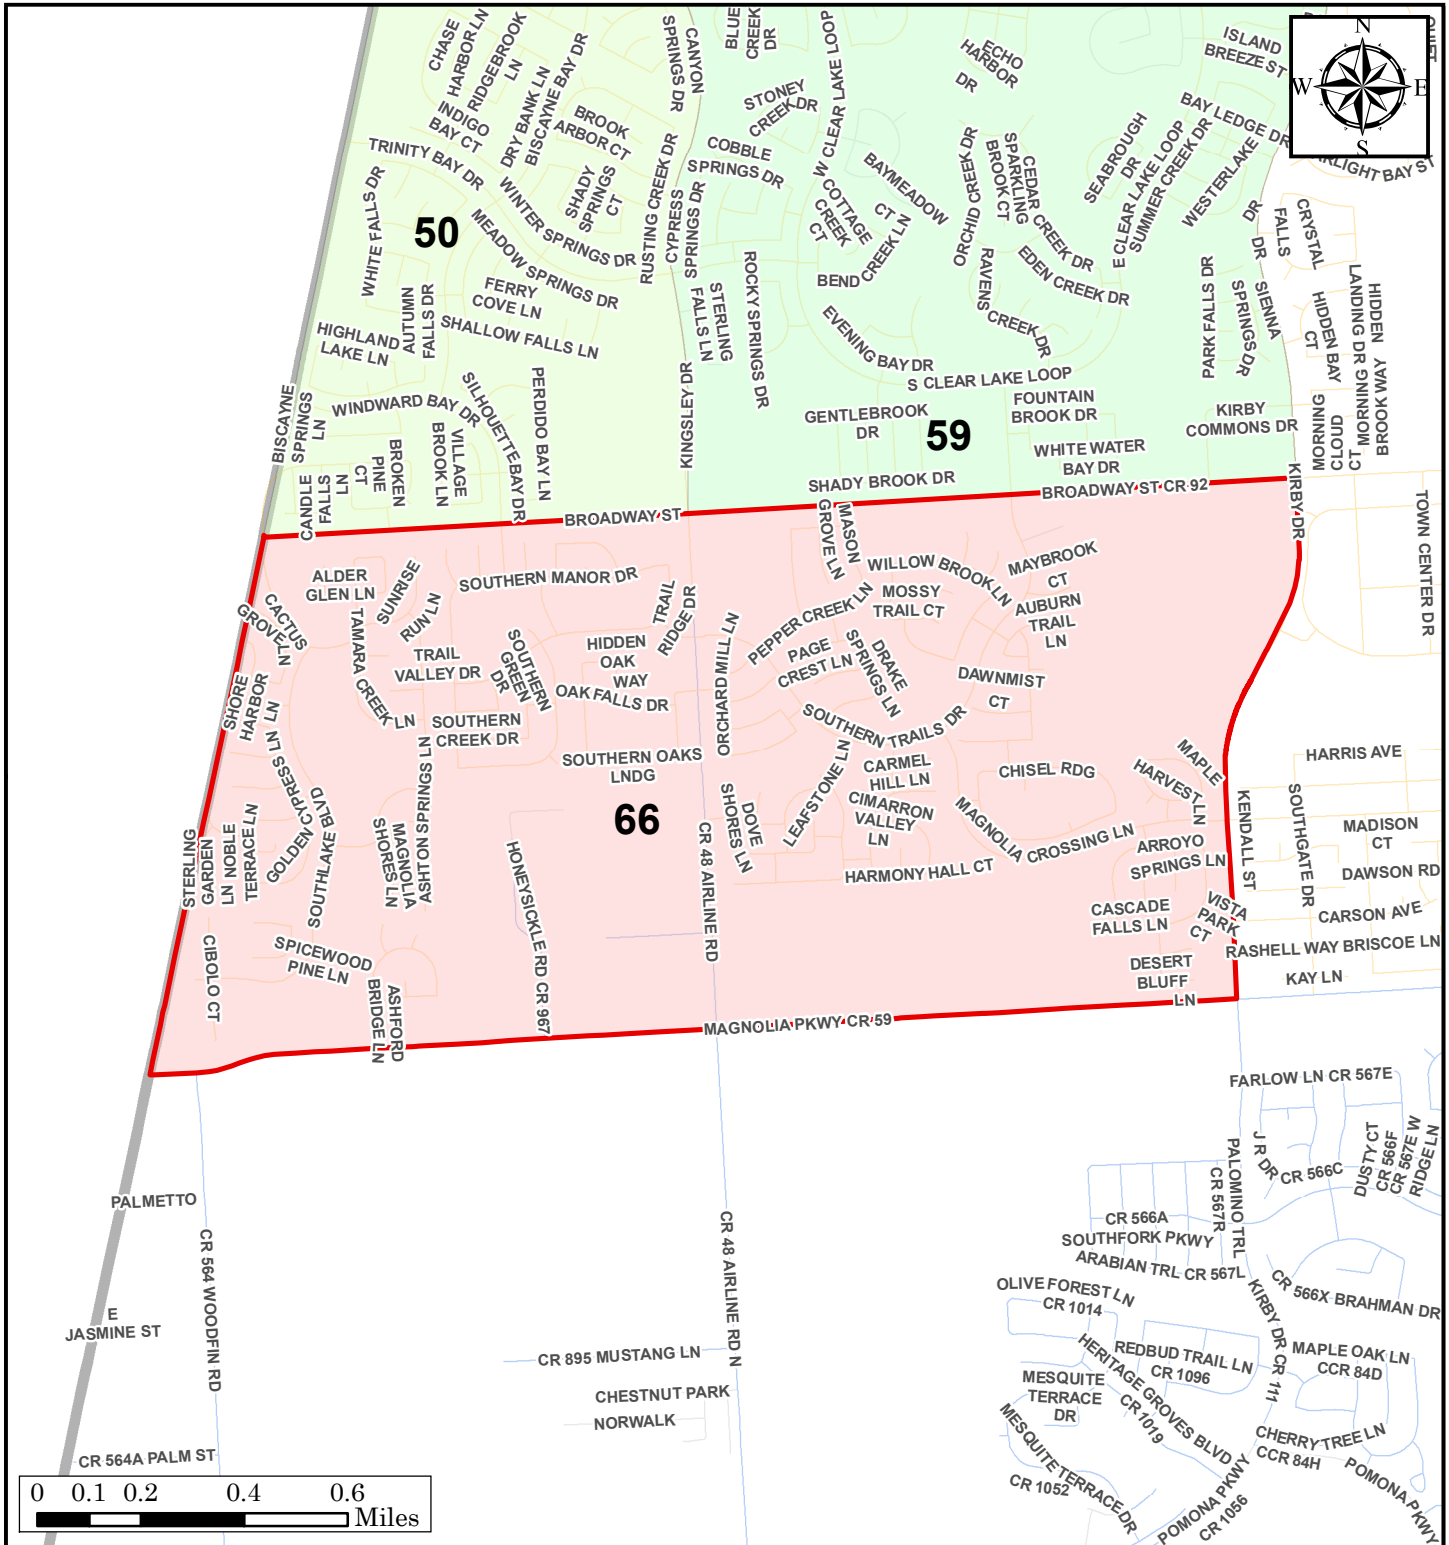

Voter Precinct Boundary Updates: Effective January 1st, 2020

NOTE: This map has been generated for the convenience of the public. It is not intended to be an official depiction of the exact location or extent of any feature shown hereon. Any data depicted, such as a boundary line or an elevation, is for visual reference only and does not exclude obtaining official permits, surveys, or elevation certificates, when required.

Brazoria County
Engineering

Date Printed: July 25, 2019

Precinct No.
66

Legend

- Brazoria Co.
- In Focus: Voter Precinct
- State Hwys
- County Roads
- City Street
- Private Street