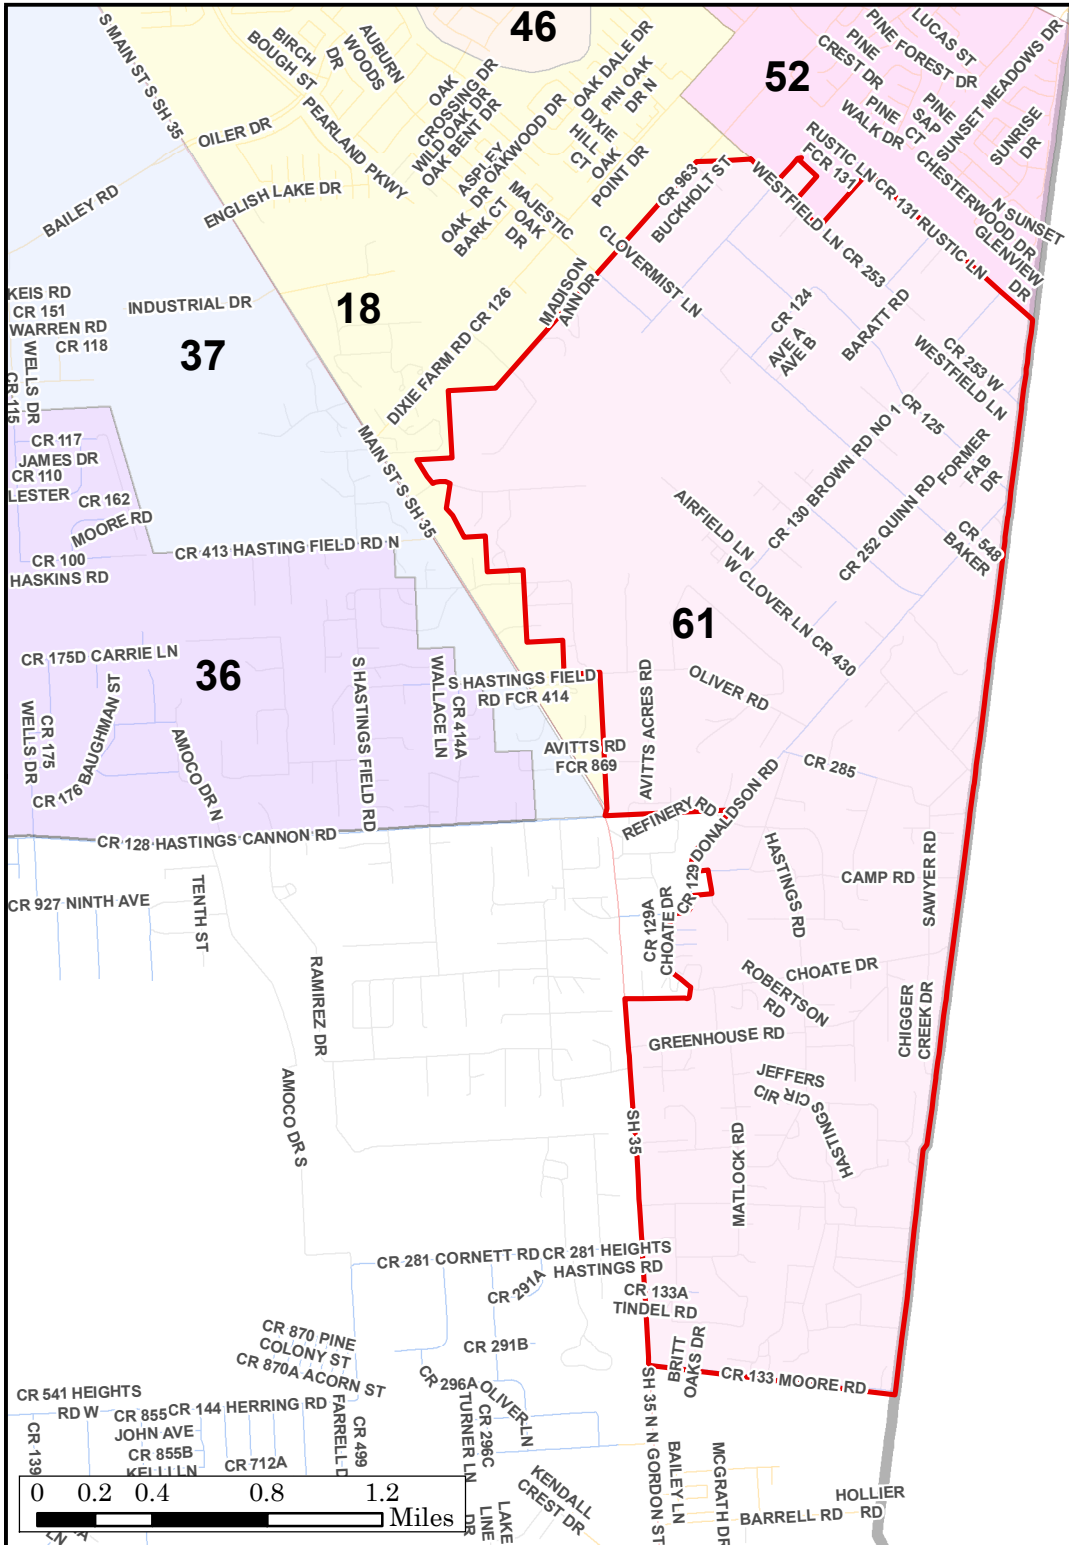

Voter Precinct Boundary Updates: Effective January 1st, 2020

NOTE: This map has been generated for the convenience of the public. It is not intended to be an official depiction of the exact location or extent of any feature shown hereon. Any data depicted, such as a boundary line or an elevation, is for visual reference only and does not exclude obtaining official permits, surveys, or elevation certificates, when required.

Brazoria County
Engineering

Date Printed: July 25, 2019

Precinct No.
61

Legend

- Brazoria Co.
- In Focus: Voter Precinct
- State Hwys
- County Roads
- City Street
- Private Street