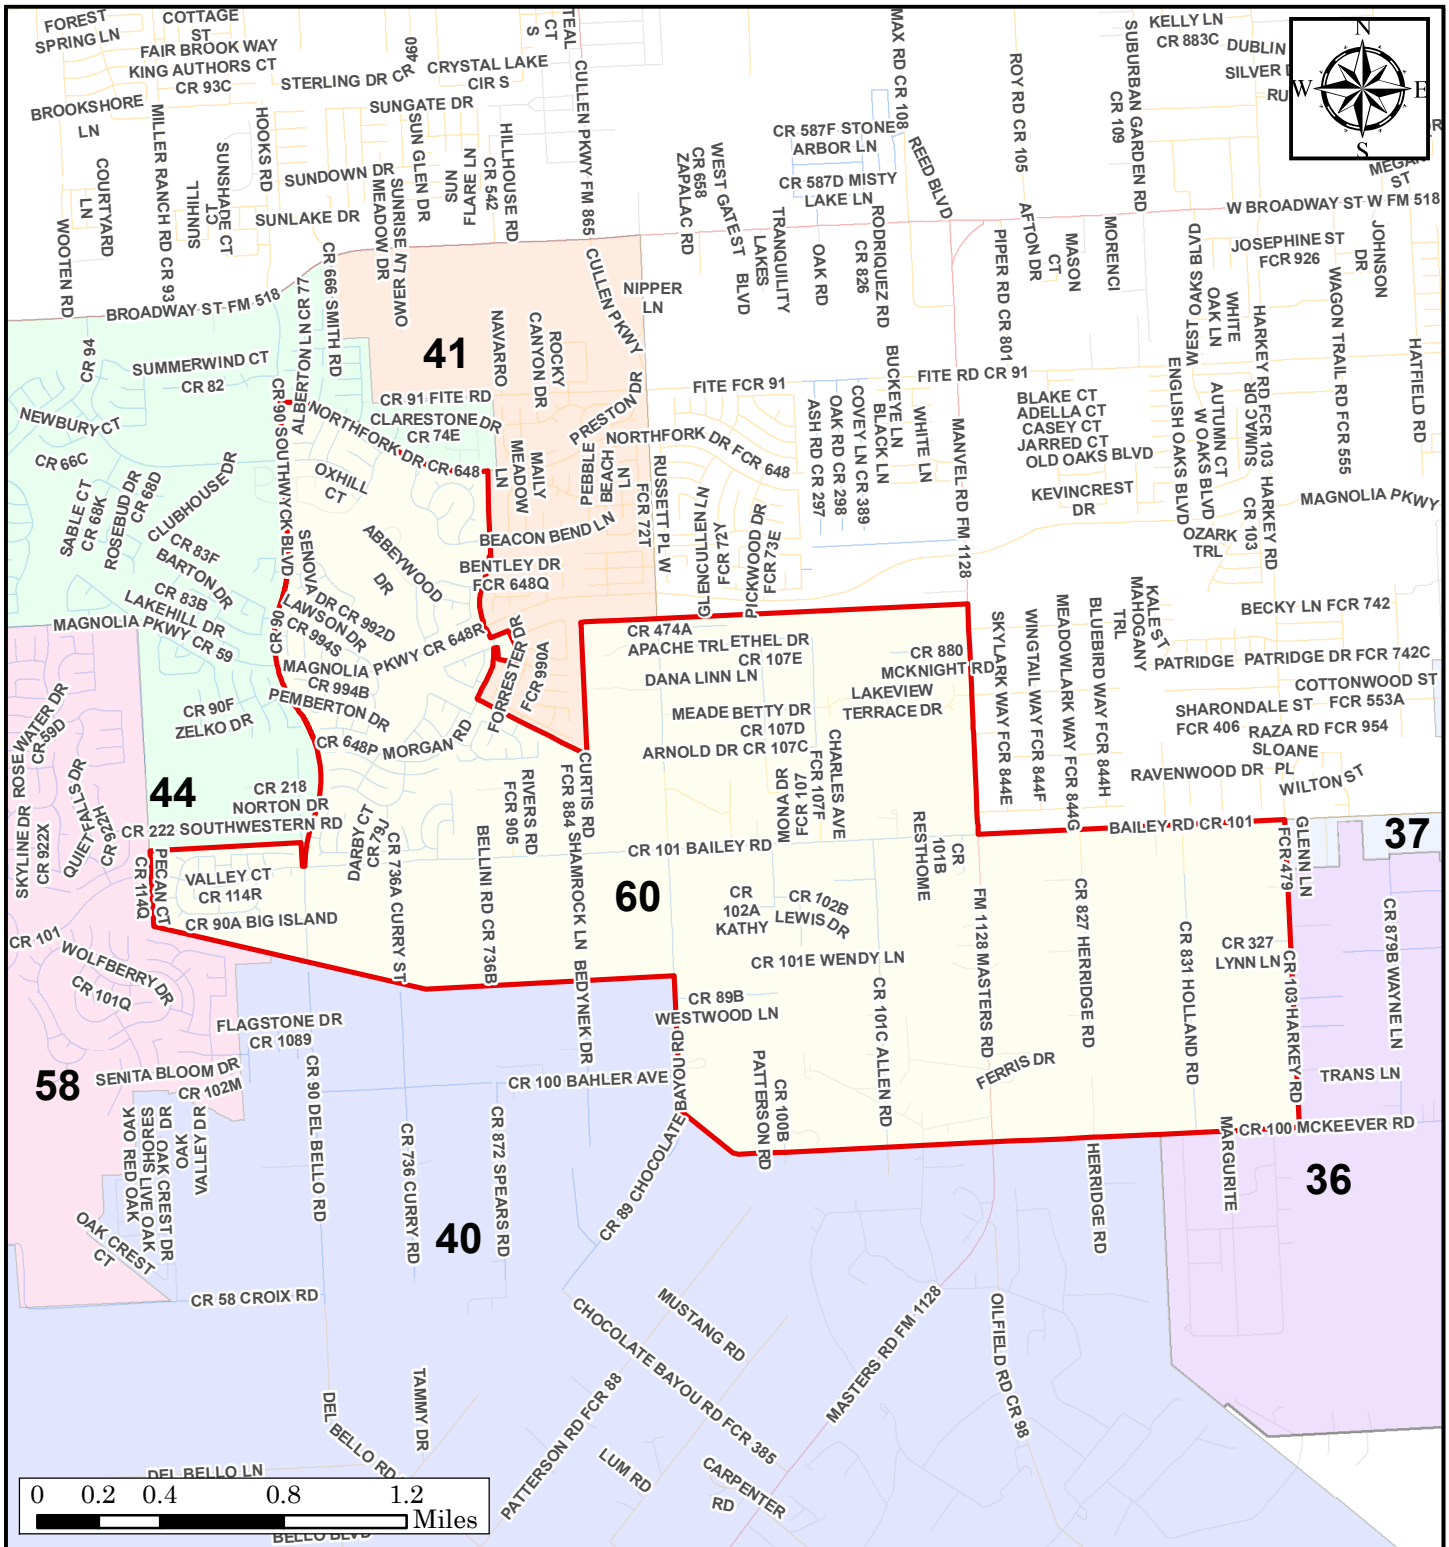

# Voter Precinct Boundary Updates: Effective January 1st, 2020

NOTE: This map has been generated for the convenience of the public. It is not intended to be an official depiction of the exact location or extent of any feature shown hereon. Any data depicted, such as a boundary line or an elevation, is for visual reference only and does not exclude obtaining official permits, surveys, or elevation certificates, when required.

Brazoria County  
Engineering

Date Printed: July 25, 2019

Precinct No.  
**60**

### Legend

- Brazoria Co.
- In Focus: Voter Precinct
- State Hwys
- County Roads
- City Street
- Private Street