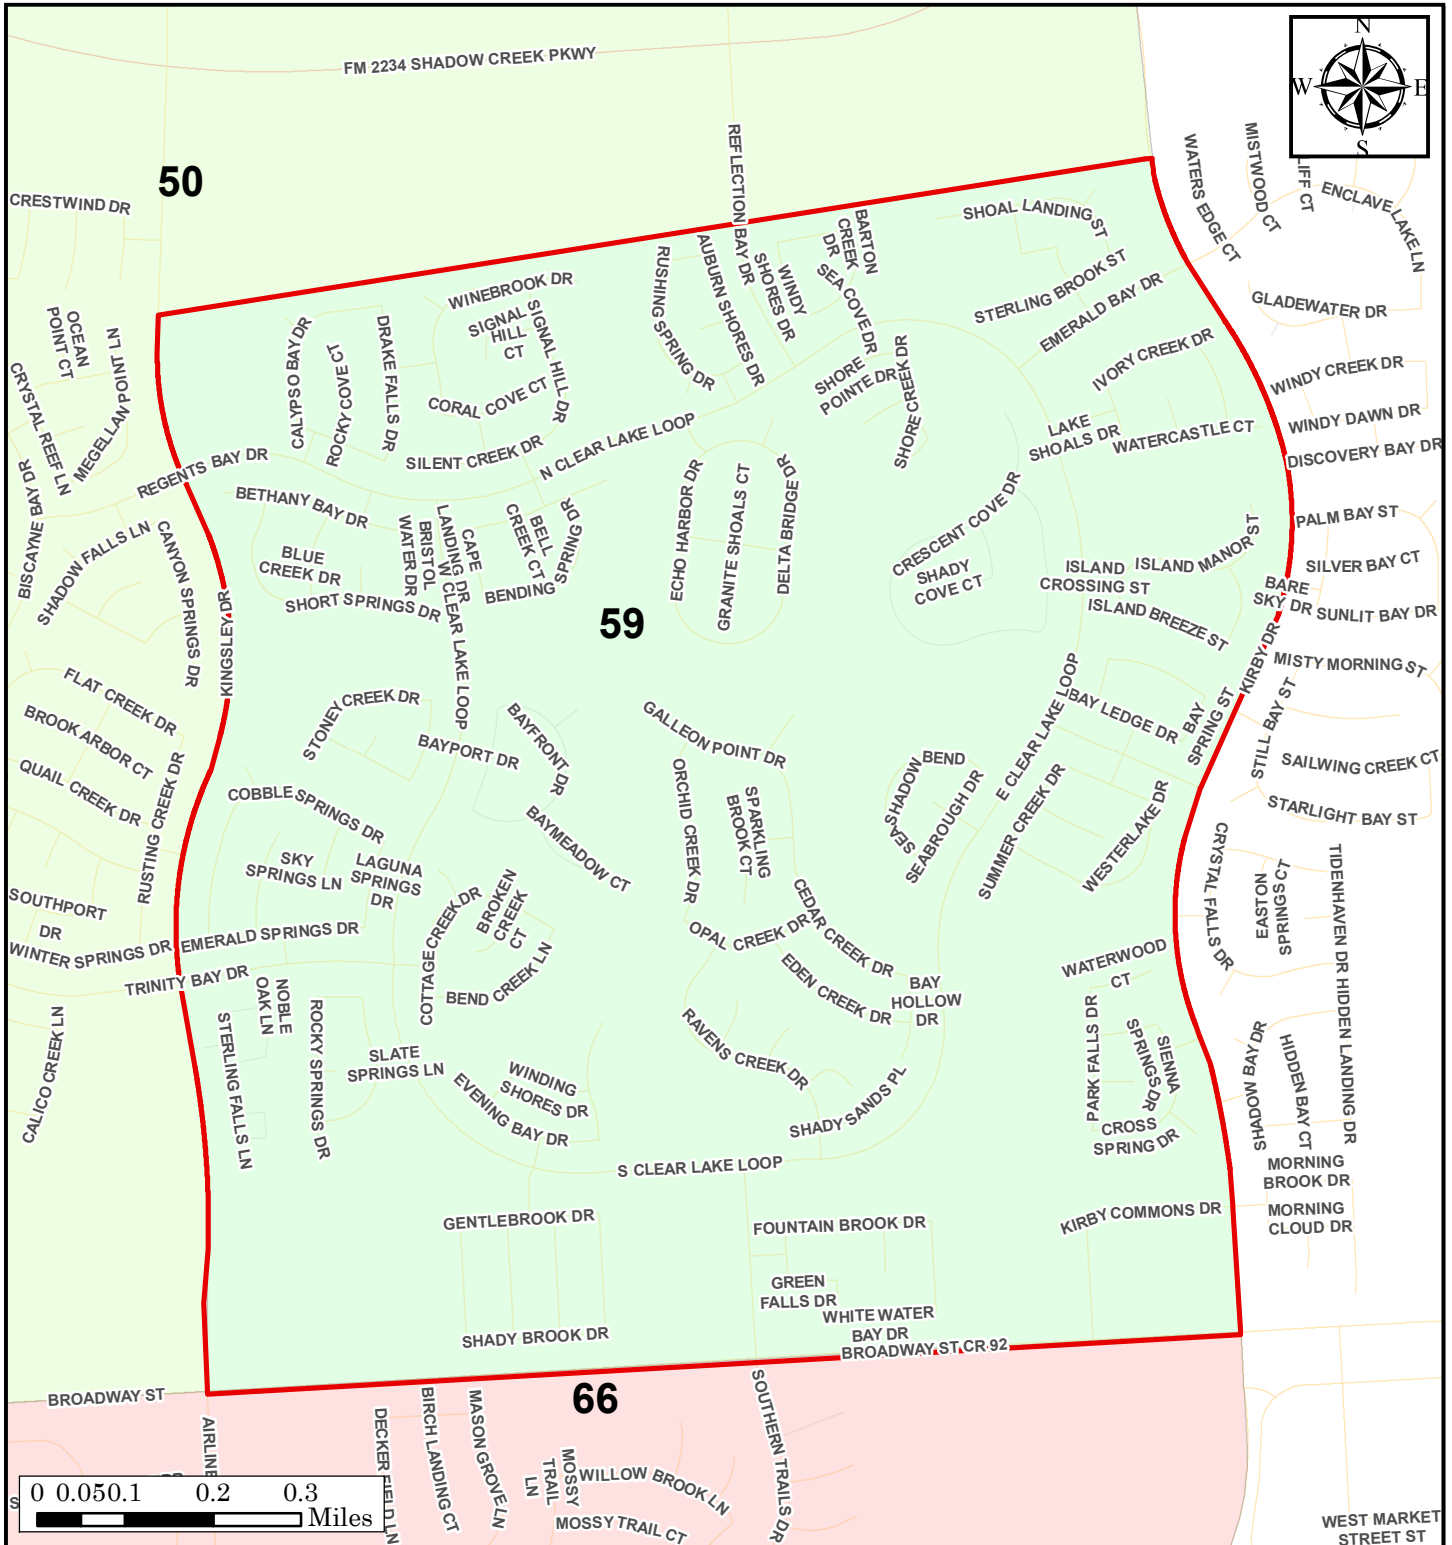

# Voter Precinct Boundary Updates: Effective January 1st, 2020

NOTE: This map has been generated for the convenience of the public. It is not intended to be an official depiction of the exact location or extent of any feature shown hereon. Any data depicted, such as a boundary line or an elevation, is for visual reference only and does not exclude obtaining official permits, surveys, or elevation certificates, when required.

Brazoria County  
Engineering

Date Printed: July 25, 2019

Precinct No. **59**

### Legend

- Brazoria Co.
- State Hwys
- City Street
- In Focus: Voter Precinct
- County Roads
- Private Street