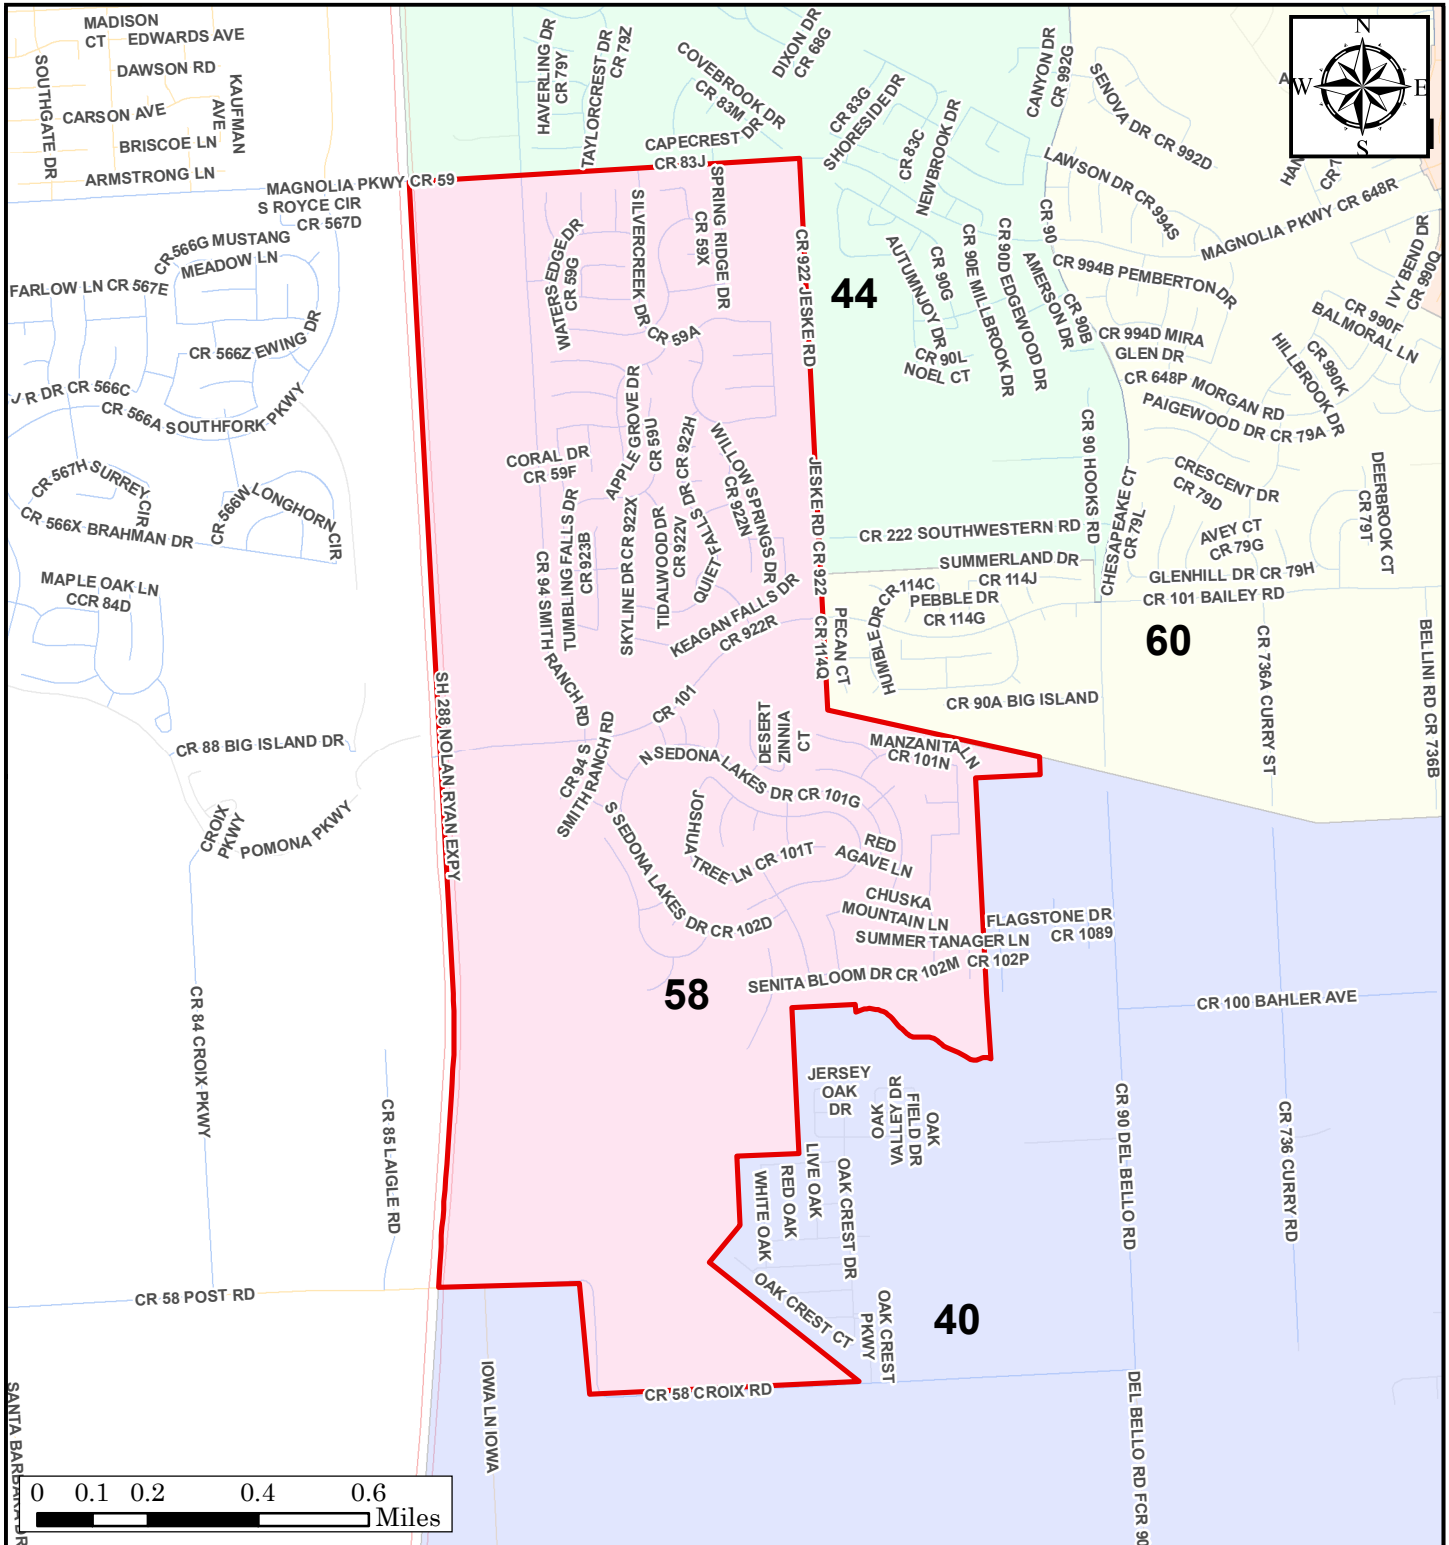

Voter Precinct Boundary Updates: Effective January 1st, 2020

NOTE: This map has been generated for the convenience of the public. It is not intended to be an official depiction of the exact location or extent of any feature shown hereon. Any data depicted, such as a boundary line or an elevation, is for visual reference only and does not exclude obtaining official permits, surveys, or elevation certificates, when required.

Brazoria County
Engineering

Date Printed: July 25, 2019

Precinct No.
58

Legend

- Brazoria Co.
- In Focus: Voter Precinct
- State Hwys
- County Roads
- City Street
- Private Street