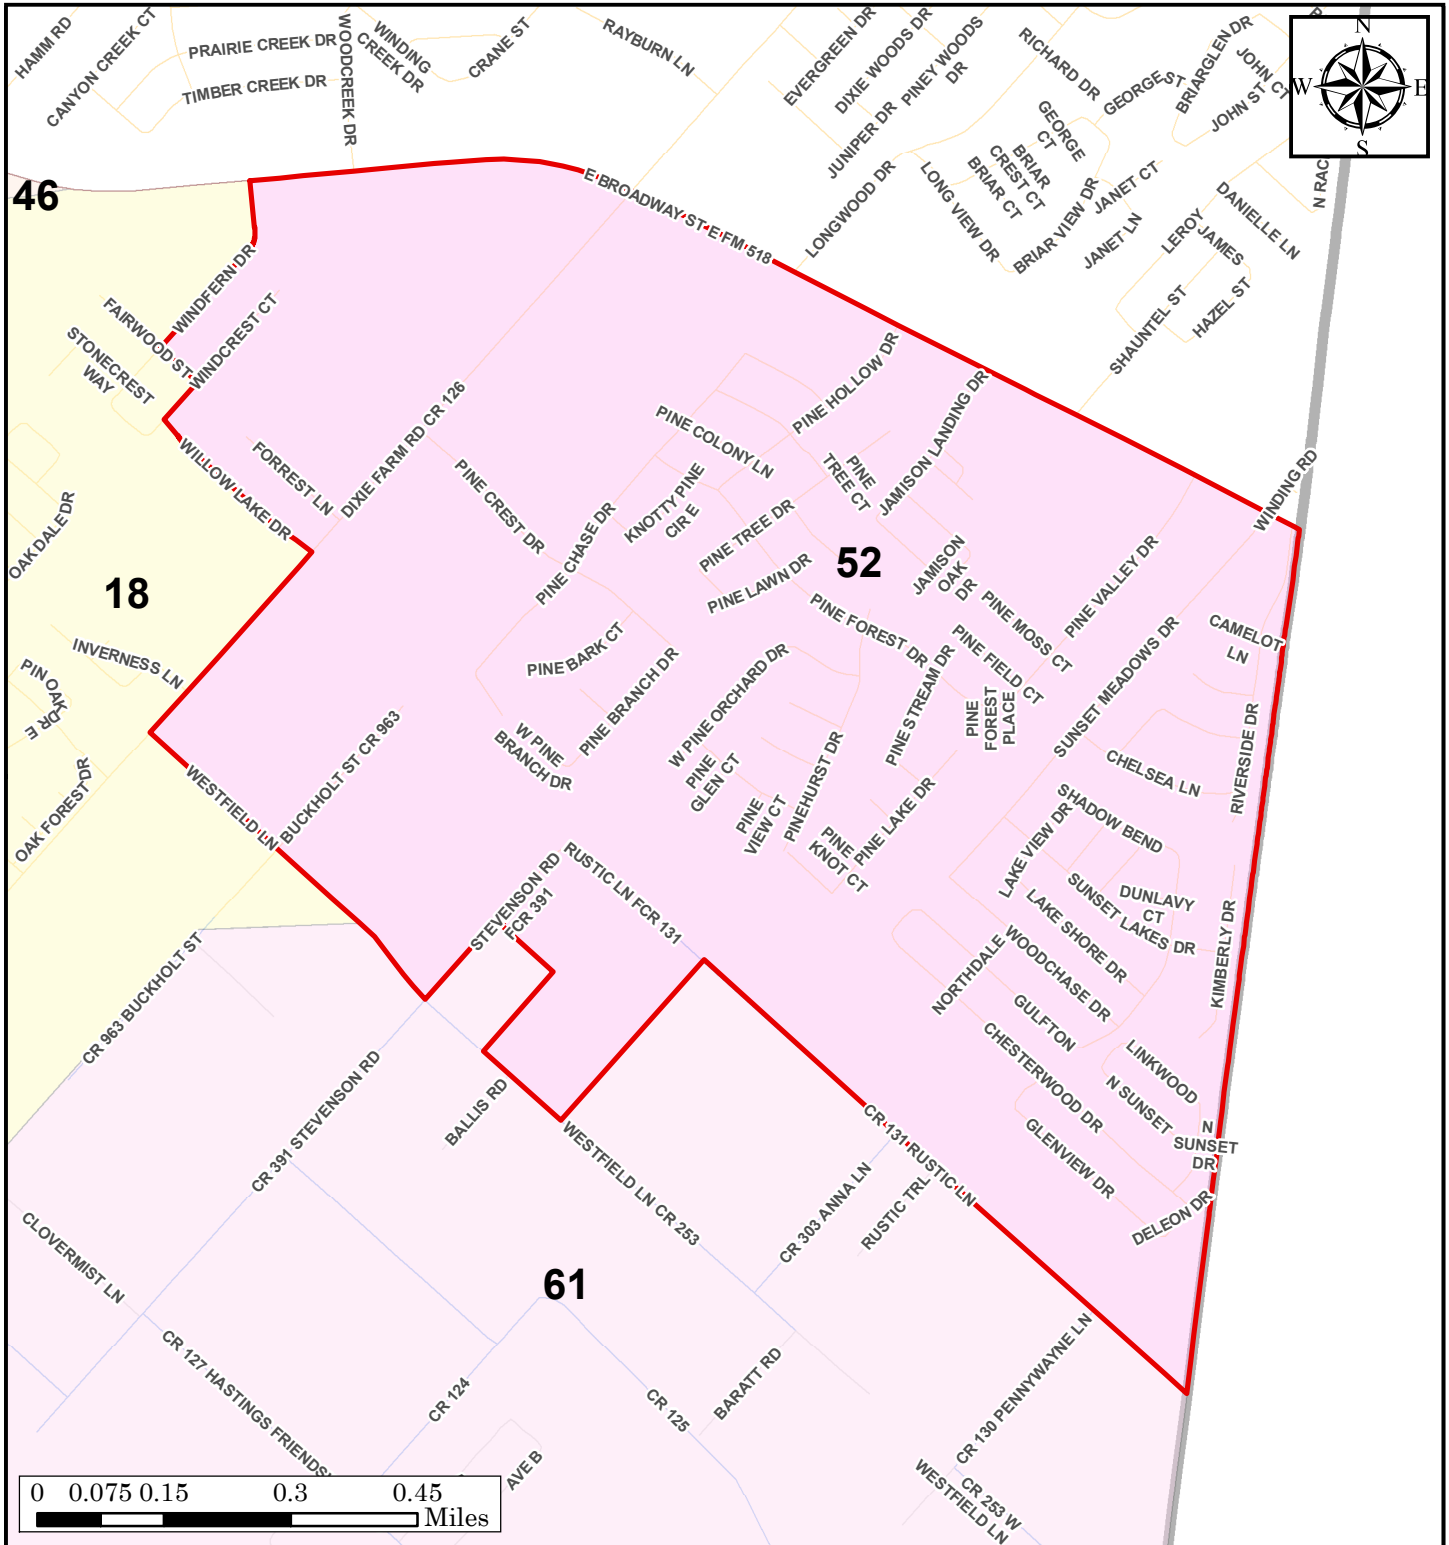

Voter Precinct Boundary Updates: Effective January 1st, 2020

NOTE: This map has been generated for the convenience of the public. It is not intended to be an official depiction of the exact location or extent of any feature shown hereon. Any data depicted, such as a boundary line or an elevation, is for visual reference only and does not exclude obtaining official permits, surveys, or elevation certificates, when required.

Brazoria County
Engineering

Date Printed: July 25, 2019

Precinct No.
52

Legend

- Brazoria Co.
- In Focus: Voter Precinct
- State Hwys
- County Roads
- City Street
- Private Street