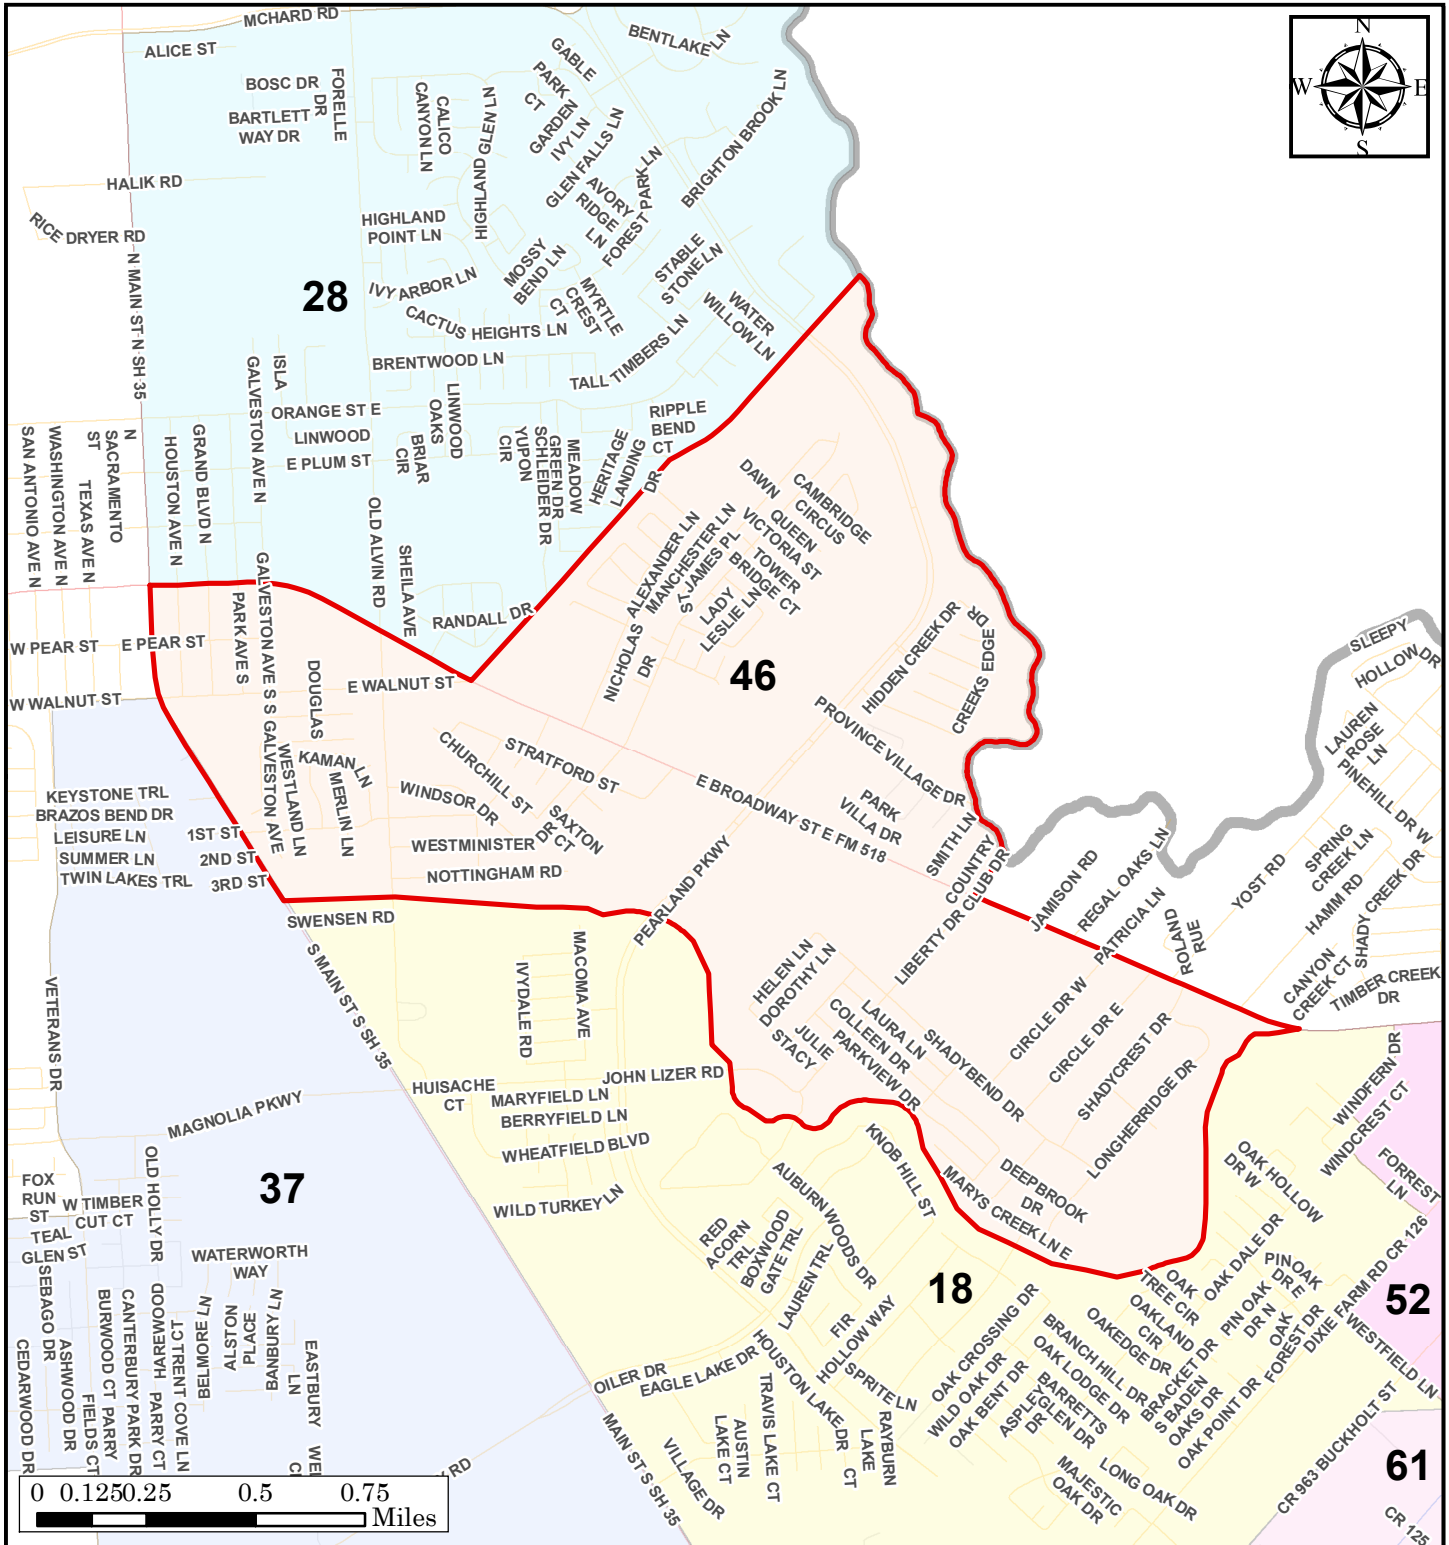

# Voter Precinct Boundary Updates: Effective January 1st, 2020

NOTE: This map has been generated for the convenience of the public. It is not intended to be an official depiction of the exact location or extent of any feature shown hereon. Any data depicted, such as a boundary line or an elevation, is for visual reference only and does not exclude obtaining official permits, surveys, or elevation certificates, when required.

Brazoria County  
Engineering

Date Printed: July 25, 2019

Precinct No.  
**46**

### Legend

- Brazoria Co.
- In Focus: Voter Precinct
- State Hwys
- County Roads
- City Street
- Private Street