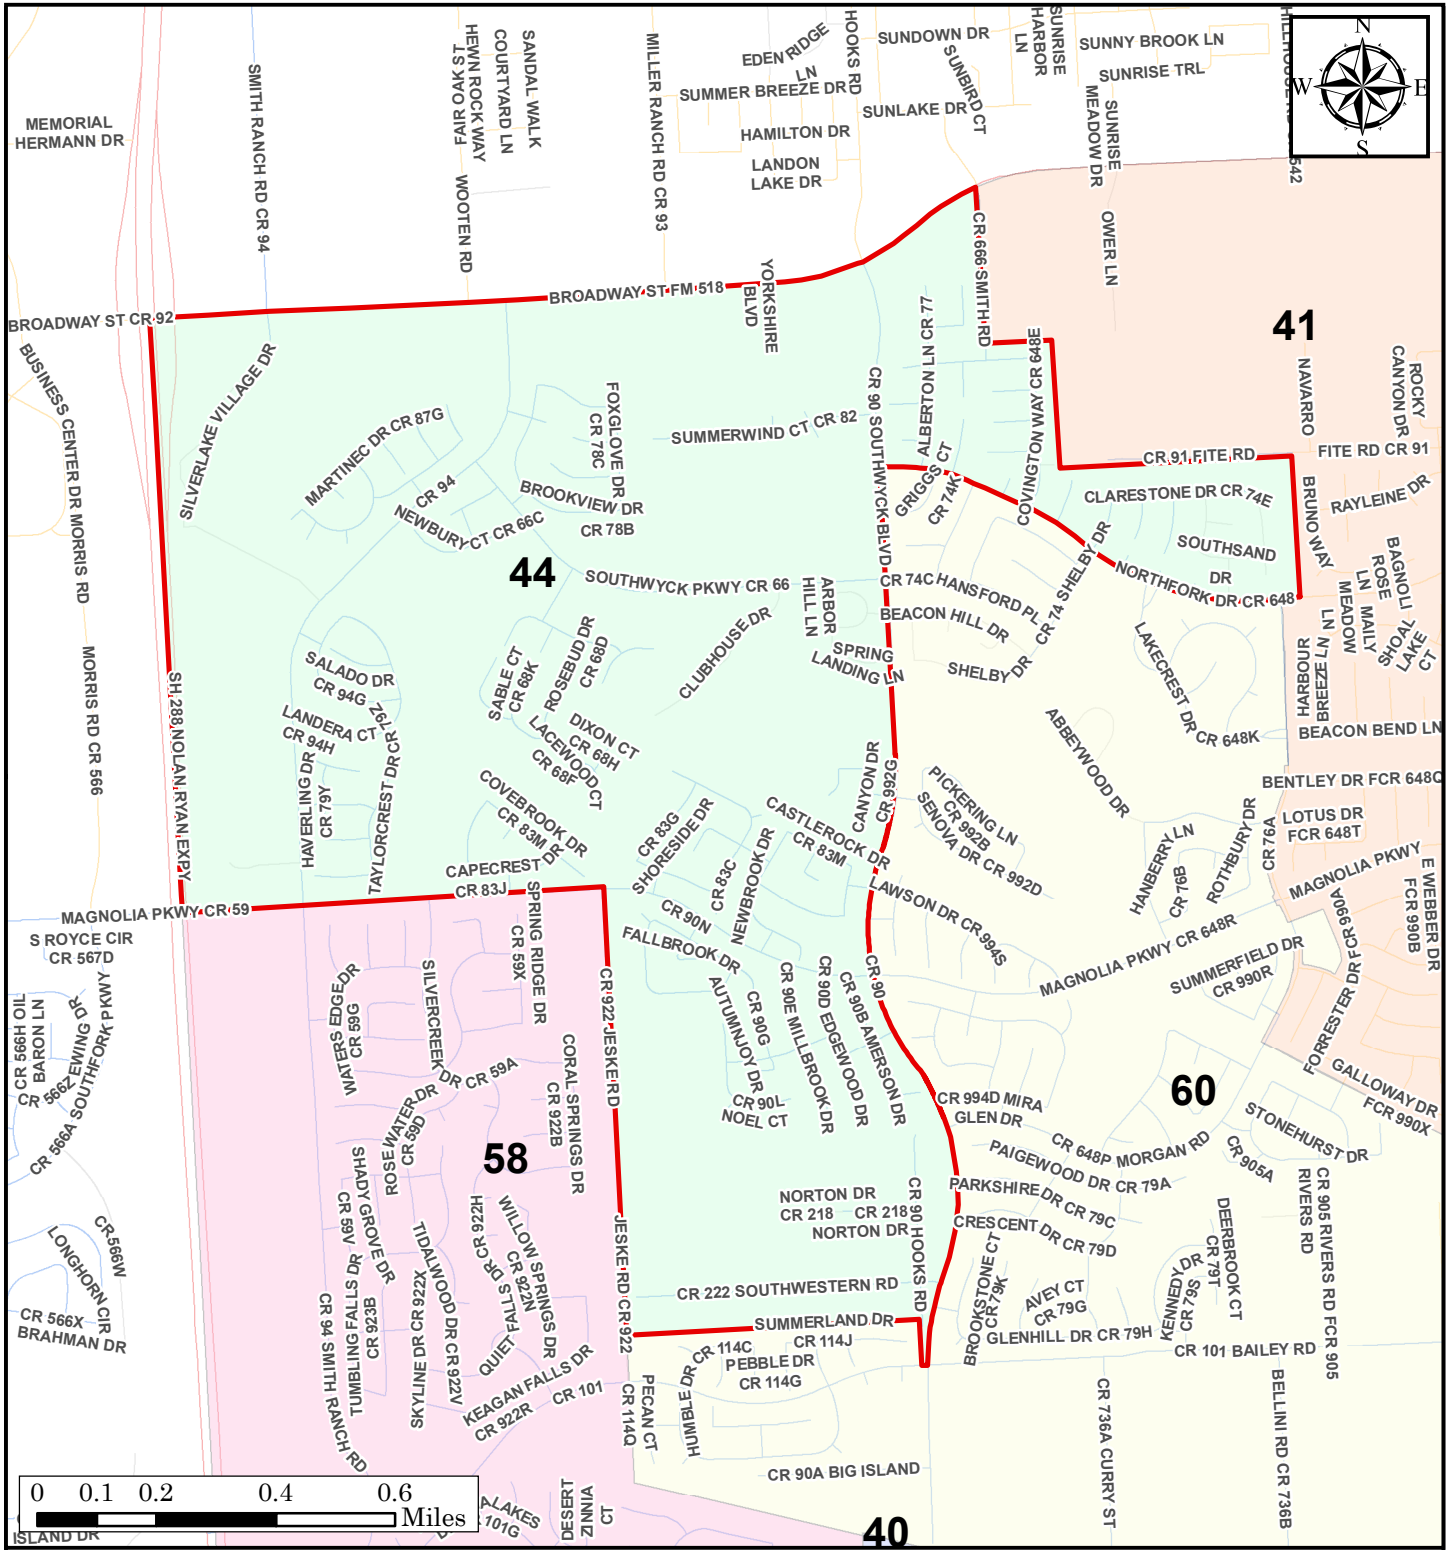

Voter Precinct Boundary Updates: Effective January 1st, 2020

NOTE: This map has been generated for the convenience of the public. It is not intended to be an official depiction of the exact location or extent of any feature shown hereon. Any data depicted, such as a boundary line or an elevation, is for visual reference only and does not exclude obtaining official permits, surveys, or elevation certificates, when required.

Brazoria County
Engineering

Date Printed: July 25, 2019

Precinct No.
44

Legend

- Brazoria Co.
- State Hwys
- City Street
- In Focus: Voter Precinct
- County Roads
- Private Street