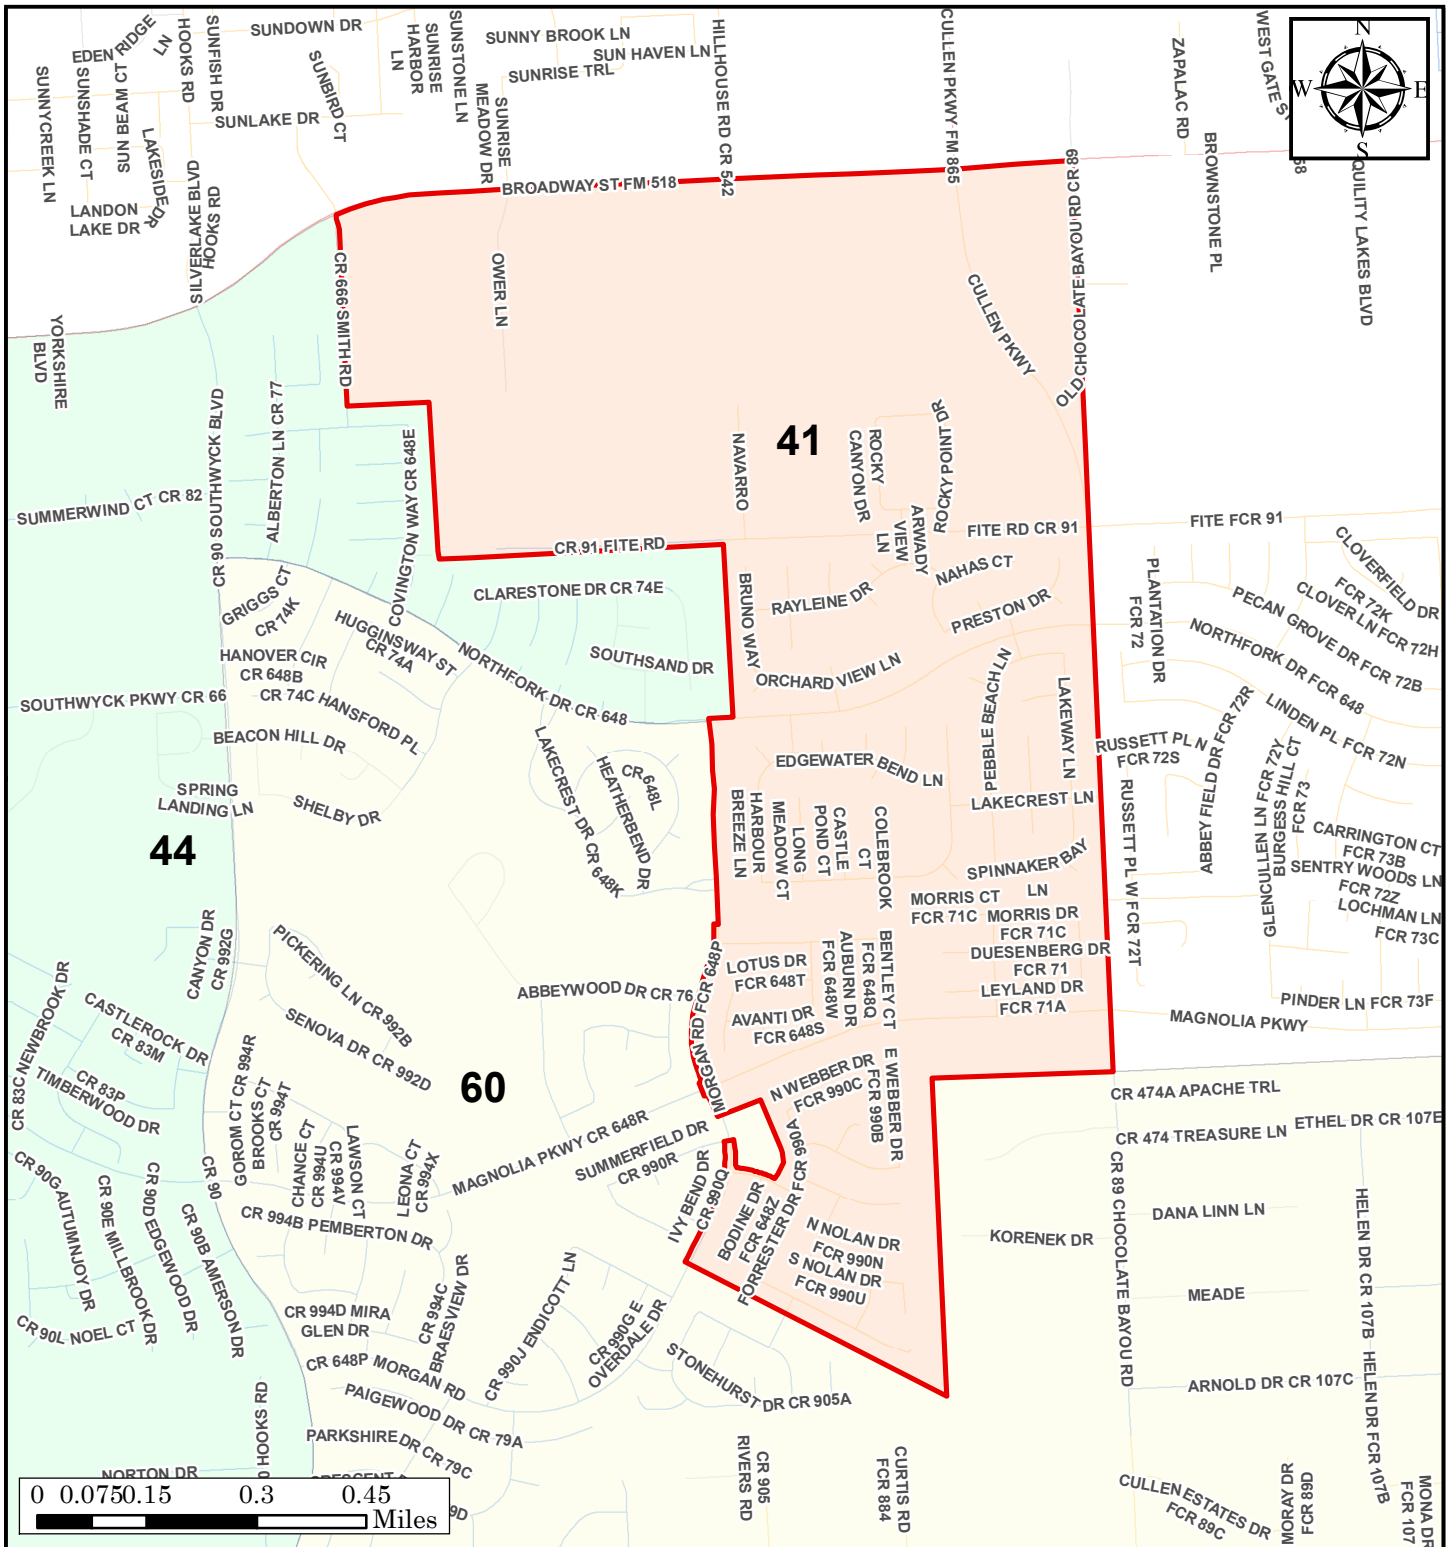

Voter Precinct Boundary Updates: Effective January 1st, 2020

NOTE: This map has been generated for the convenience of the public. It is not intended to be an official depiction of the exact location or extent of any feature shown hereon. Any data depicted, such as a boundary line or an elevation, is for visual reference only and does not exclude obtaining official permits, surveys, or elevation certificates, when required.

Brazoria County
Engineering

Date Printed: July 25, 2019

Precinct No.
41

Legend

- Brazoria Co.
- In Focus: Voter Precinct
- State Hwys
- County Roads
- City Street
- Private Street