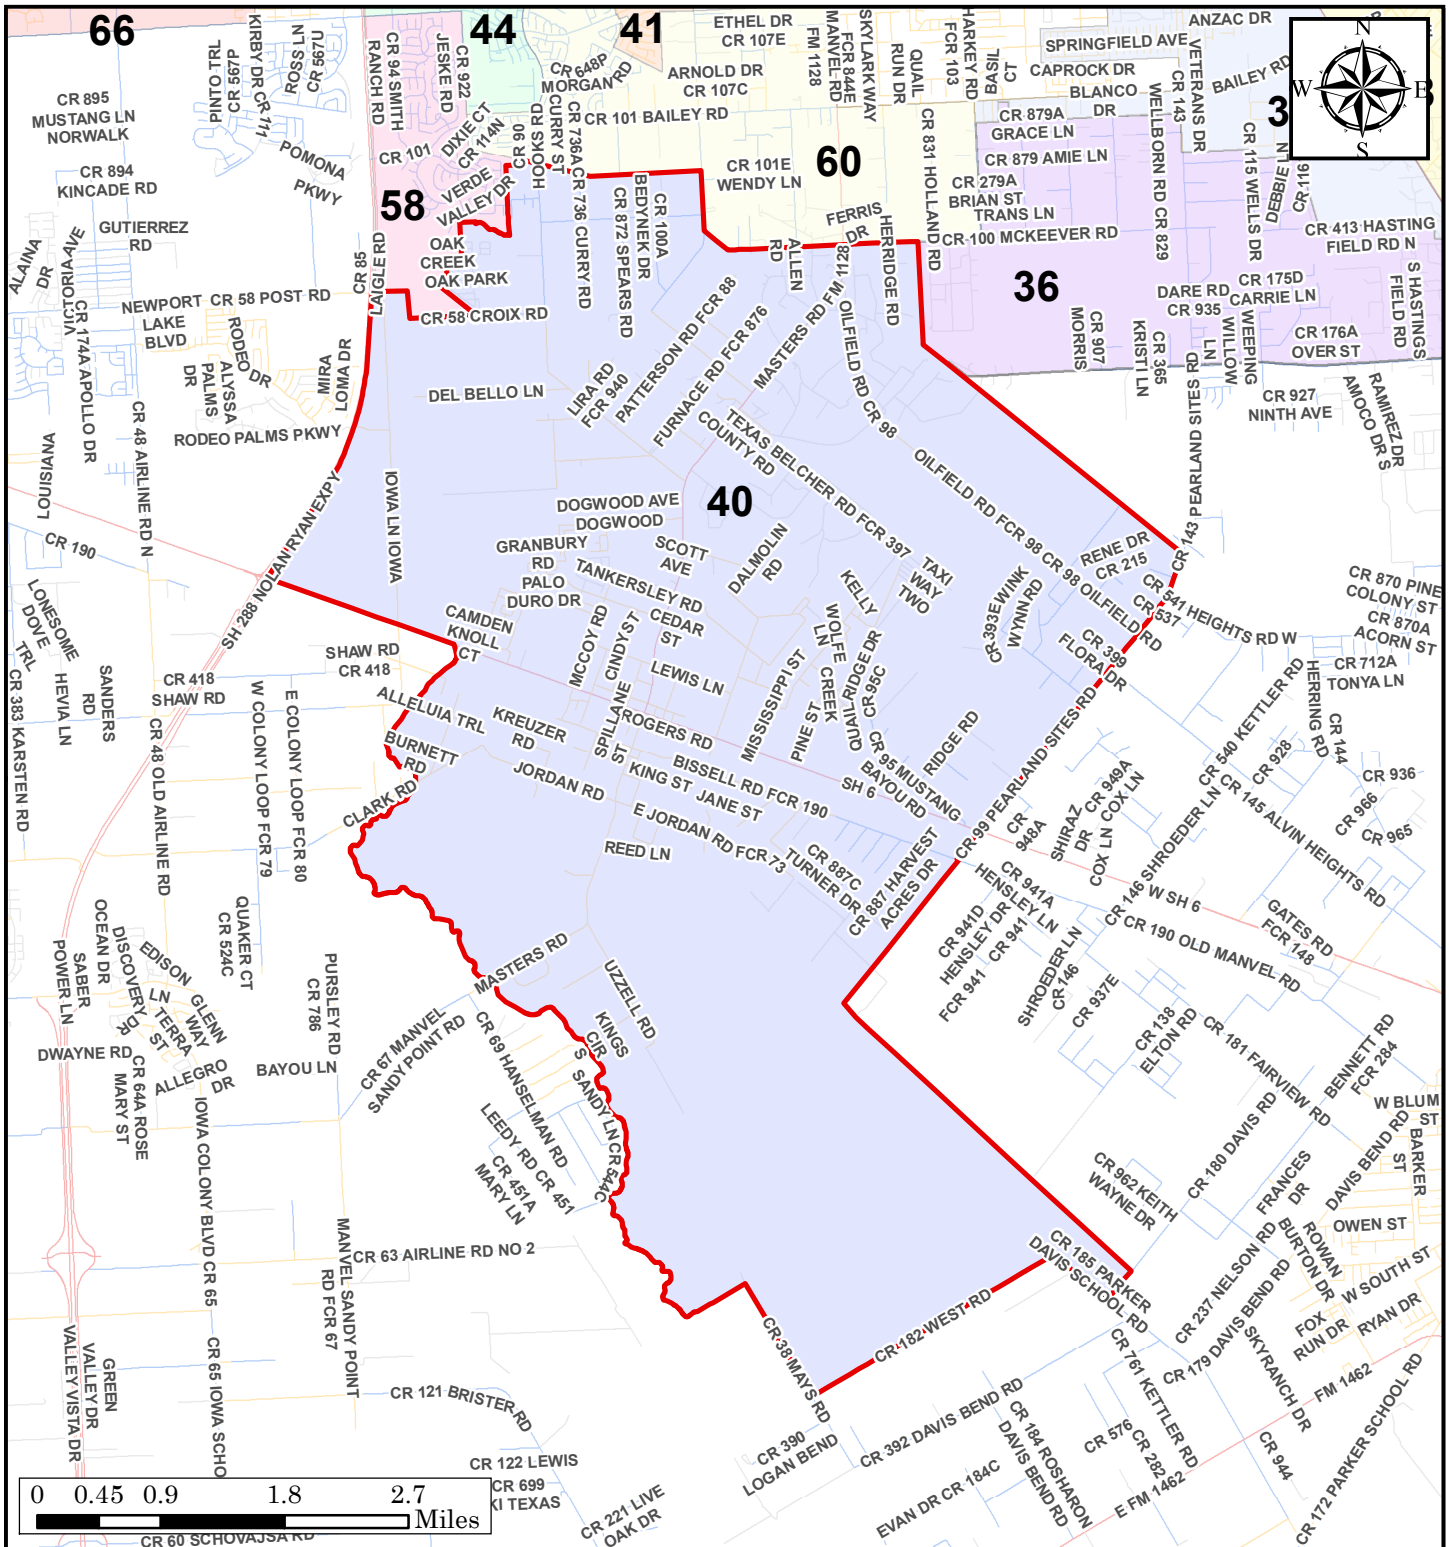

Voter Precinct Boundary Updates: Effective January 1st, 2020

NOTE: This map has been generated for the convenience of the public. It is not intended to be an official depiction of the exact location or extent of any feature shown hereon. Any data depicted, such as a boundary line or an elevation, is for visual reference only and does not exclude obtaining official permits, surveys, or elevation certificates, when required.

Brazoria County
Engineering

Date Printed: July 25, 2019

Precinct No.
40

Legend

- Brazoria Co.
- In Focus: Voter Precinct
- State Hwys
- County Roads
- City Street
- Private Street