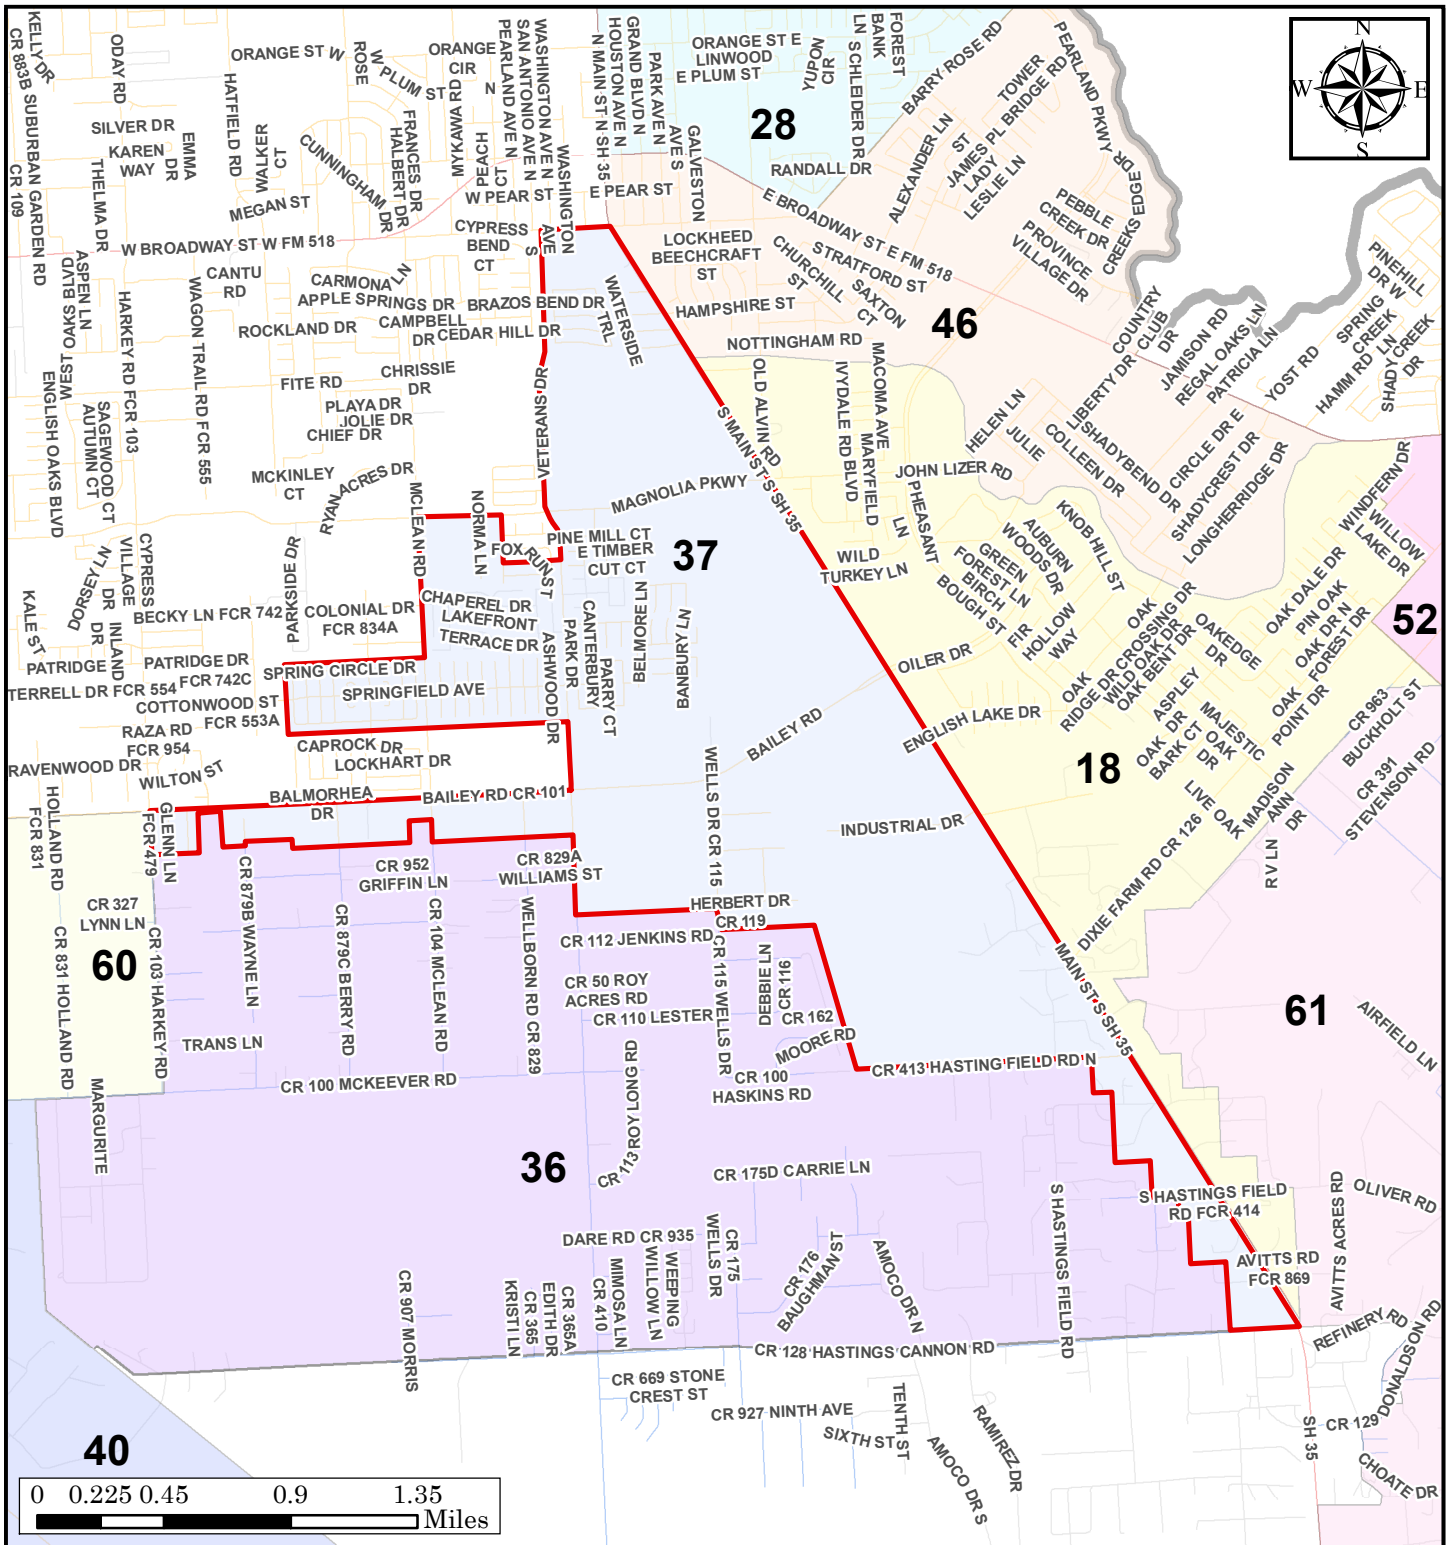

Voter Precinct Boundary Updates: Effective January 1st, 2020

NOTE: This map has been generated for the convenience of the public. It is not intended to be an official depiction of the exact location or extent of any feature shown hereon. Any data depicted, such as a boundary line or an elevation, is for visual reference only and does not exclude obtaining official permits, surveys, or elevation certificates, when required.

Brazoria County
Engineering

Date Printed: July 25, 2019

Precinct No.
37

Legend

- Brazoria Co.
- In Focus: Voter Precinct
- State Hwys
- County Roads
- City Street
- Private Street