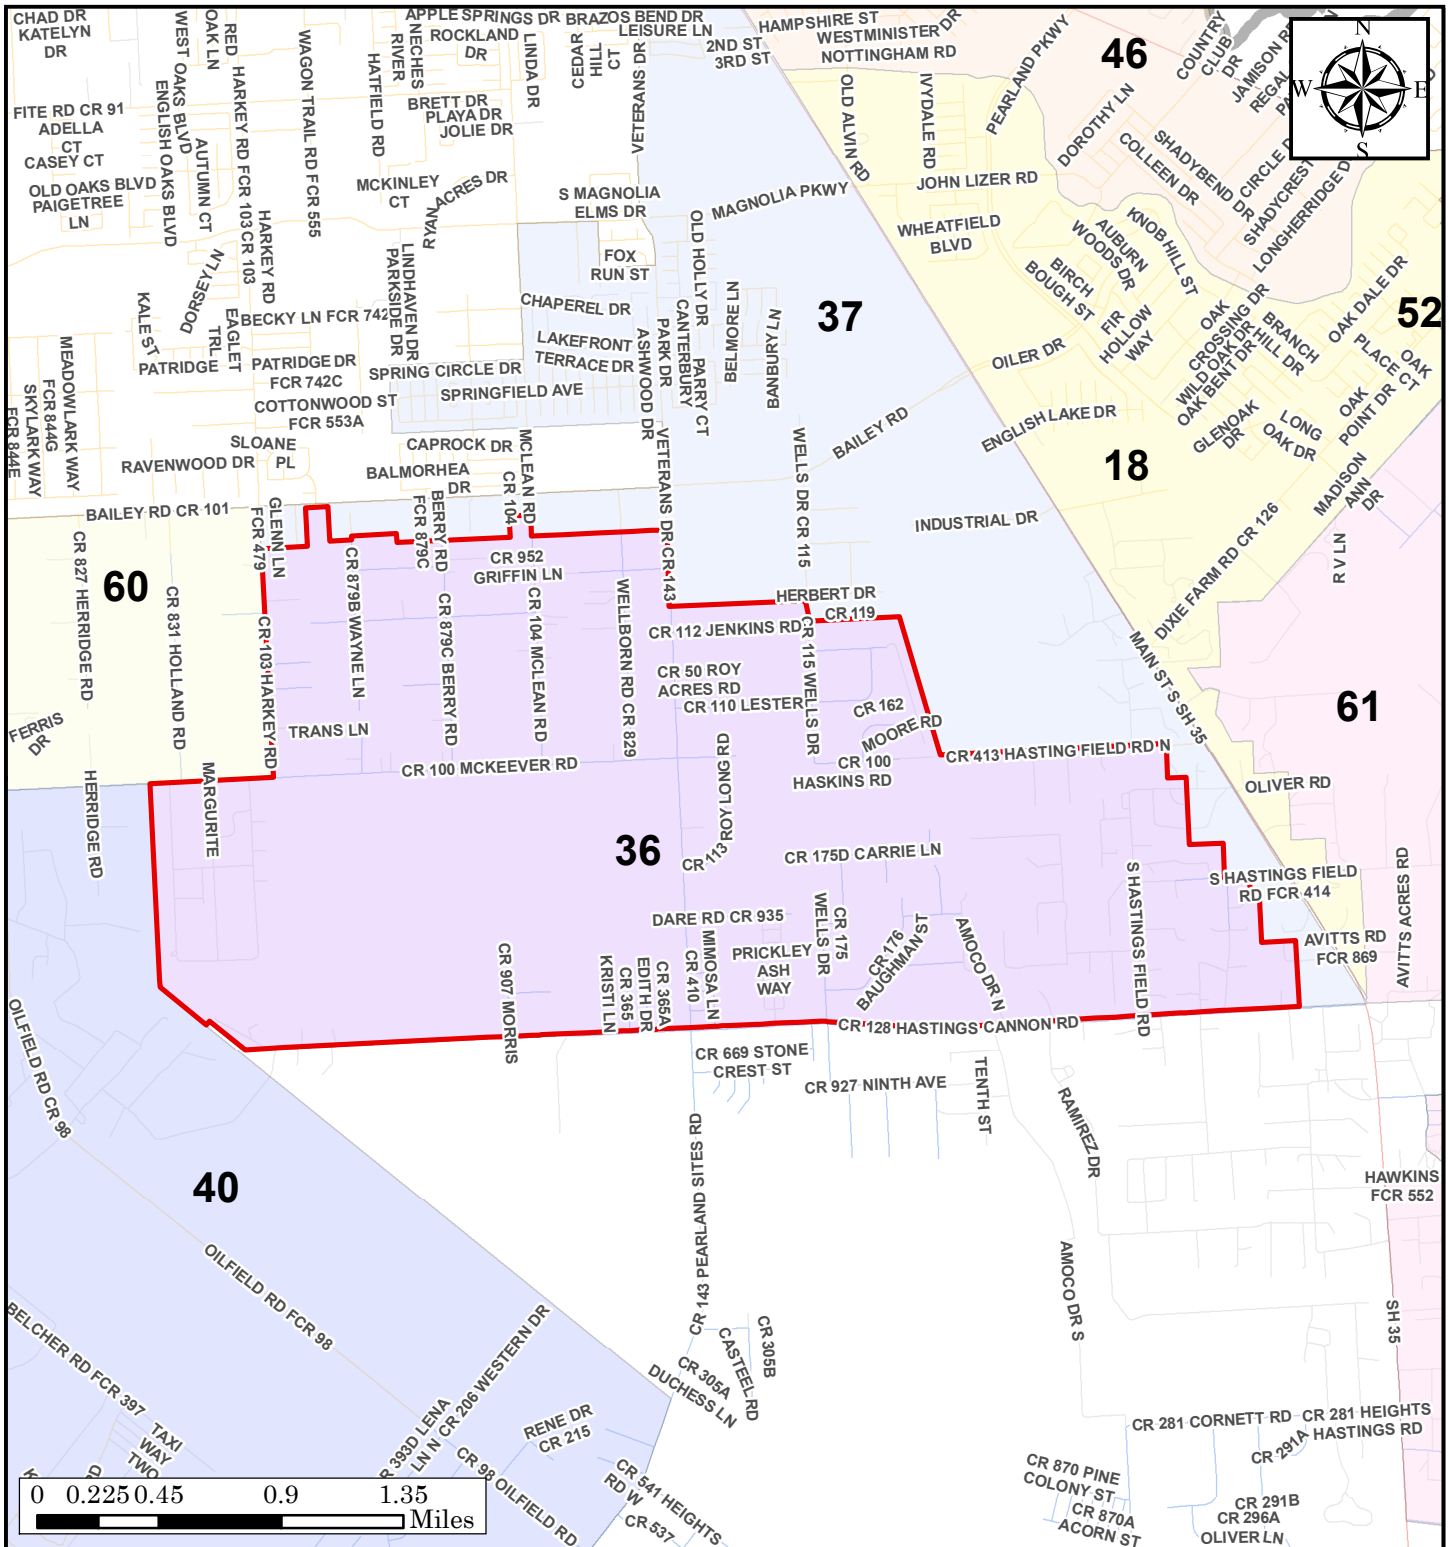

Voter Precinct Boundary Updates: Effective January 1st, 2020

NOTE: This map has been generated for the convenience of the public. It is not intended to be an official depiction of the exact location or extent of any feature shown hereon. Any data depicted, such as a boundary line or an elevation, is for visual reference only and does not exclude obtaining official permits, surveys, or elevation certificates, when required.

Brazoria County
Engineering

Date Printed: July 25, 2019

Precinct No. **36**

Legend

- Brazoria Co.
- State Hwys
- City Street
- In Focus: Voter Precinct
- County Roads
- Private Street