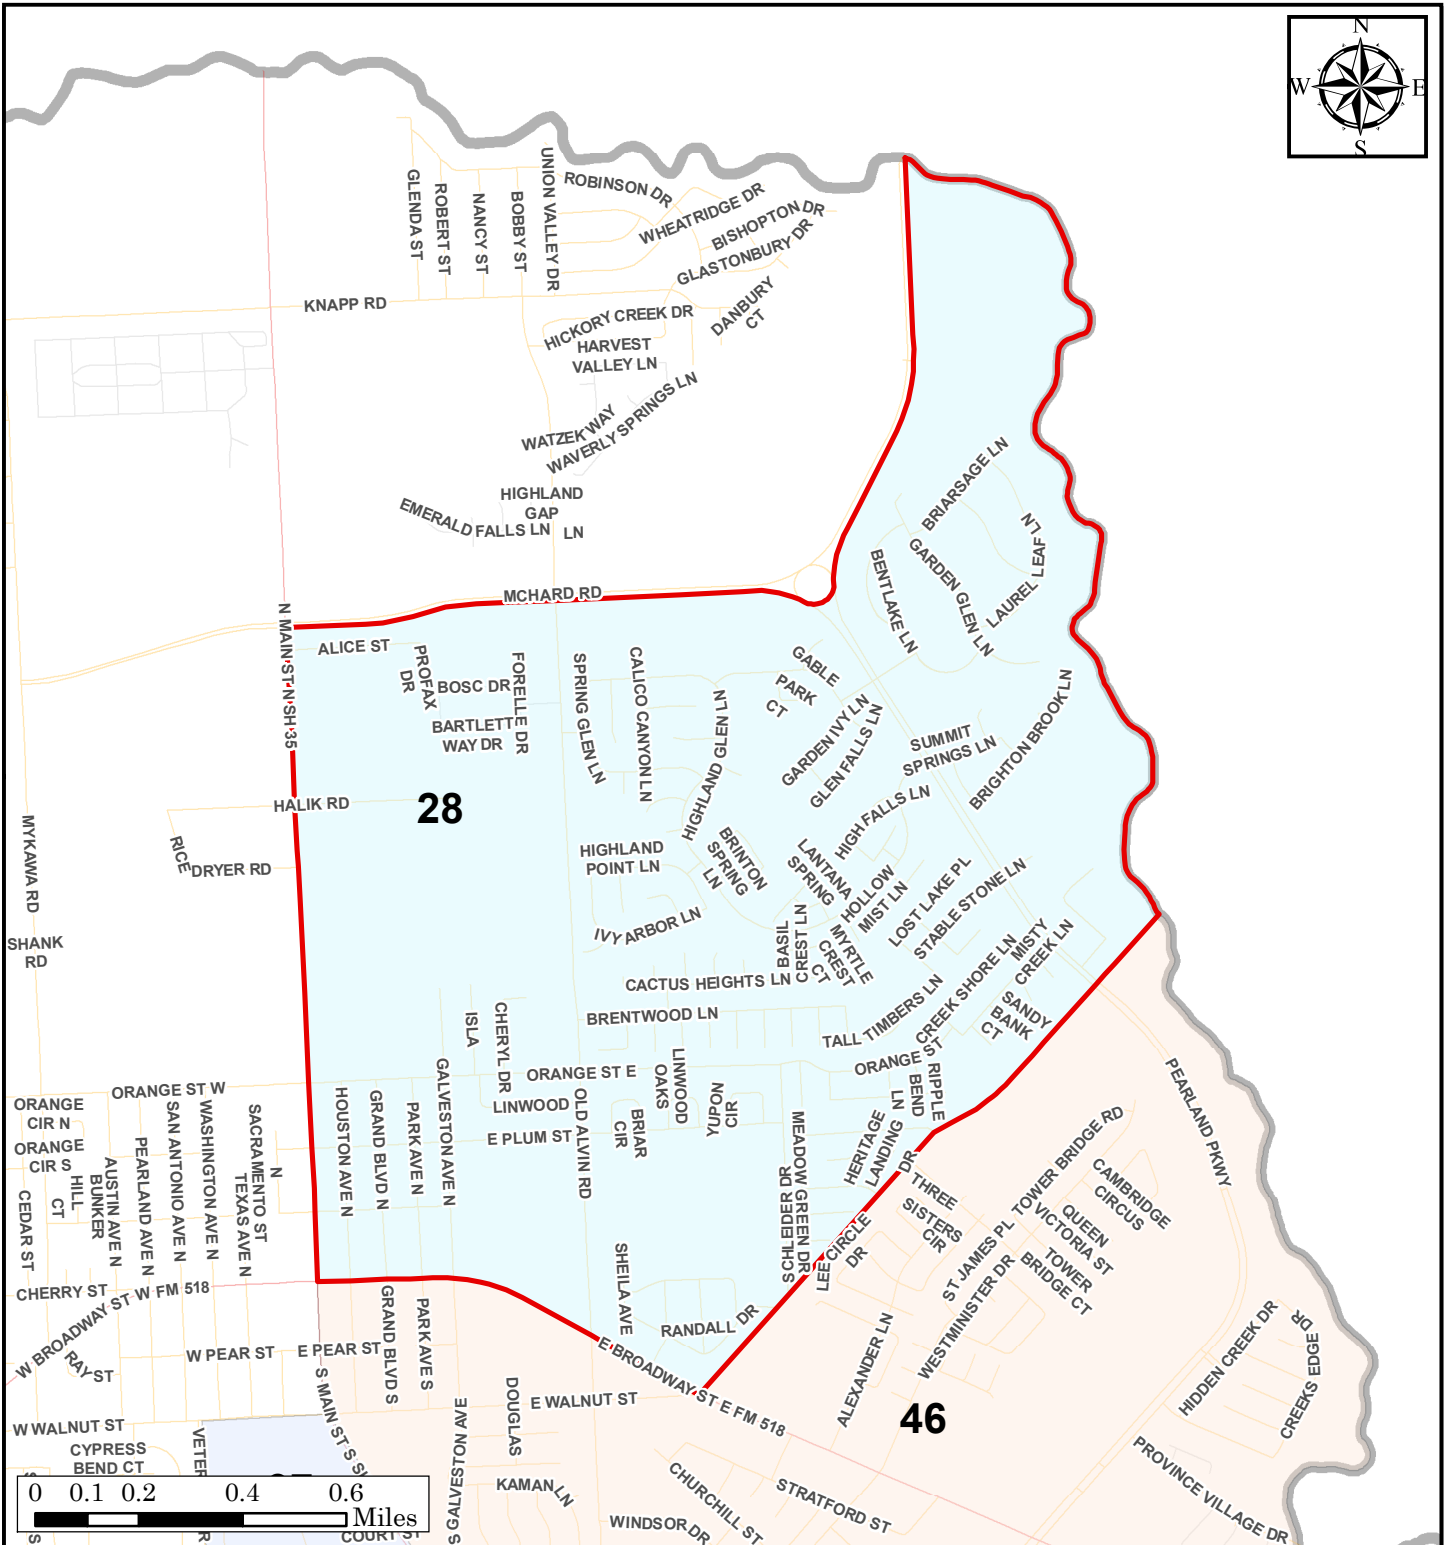

Voter Precinct Boundary Updates: Effective January 1st, 2020

NOTE: This map has been generated for the convenience of the public. It is not intended to be an official depiction of the exact location or extent of any feature shown hereon. Any data depicted, such as a boundary line or an elevation, is for visual reference only and does not exclude obtaining official permits, surveys, or elevation certificates, when required.

Brazoria County
Engineering

Date Printed: July 25, 2019

Precinct No.
28

Legend

- Brazoria Co.
- State Hwys
- City Street
- In Focus: Voter Precinct
- County Roads
- Private Street