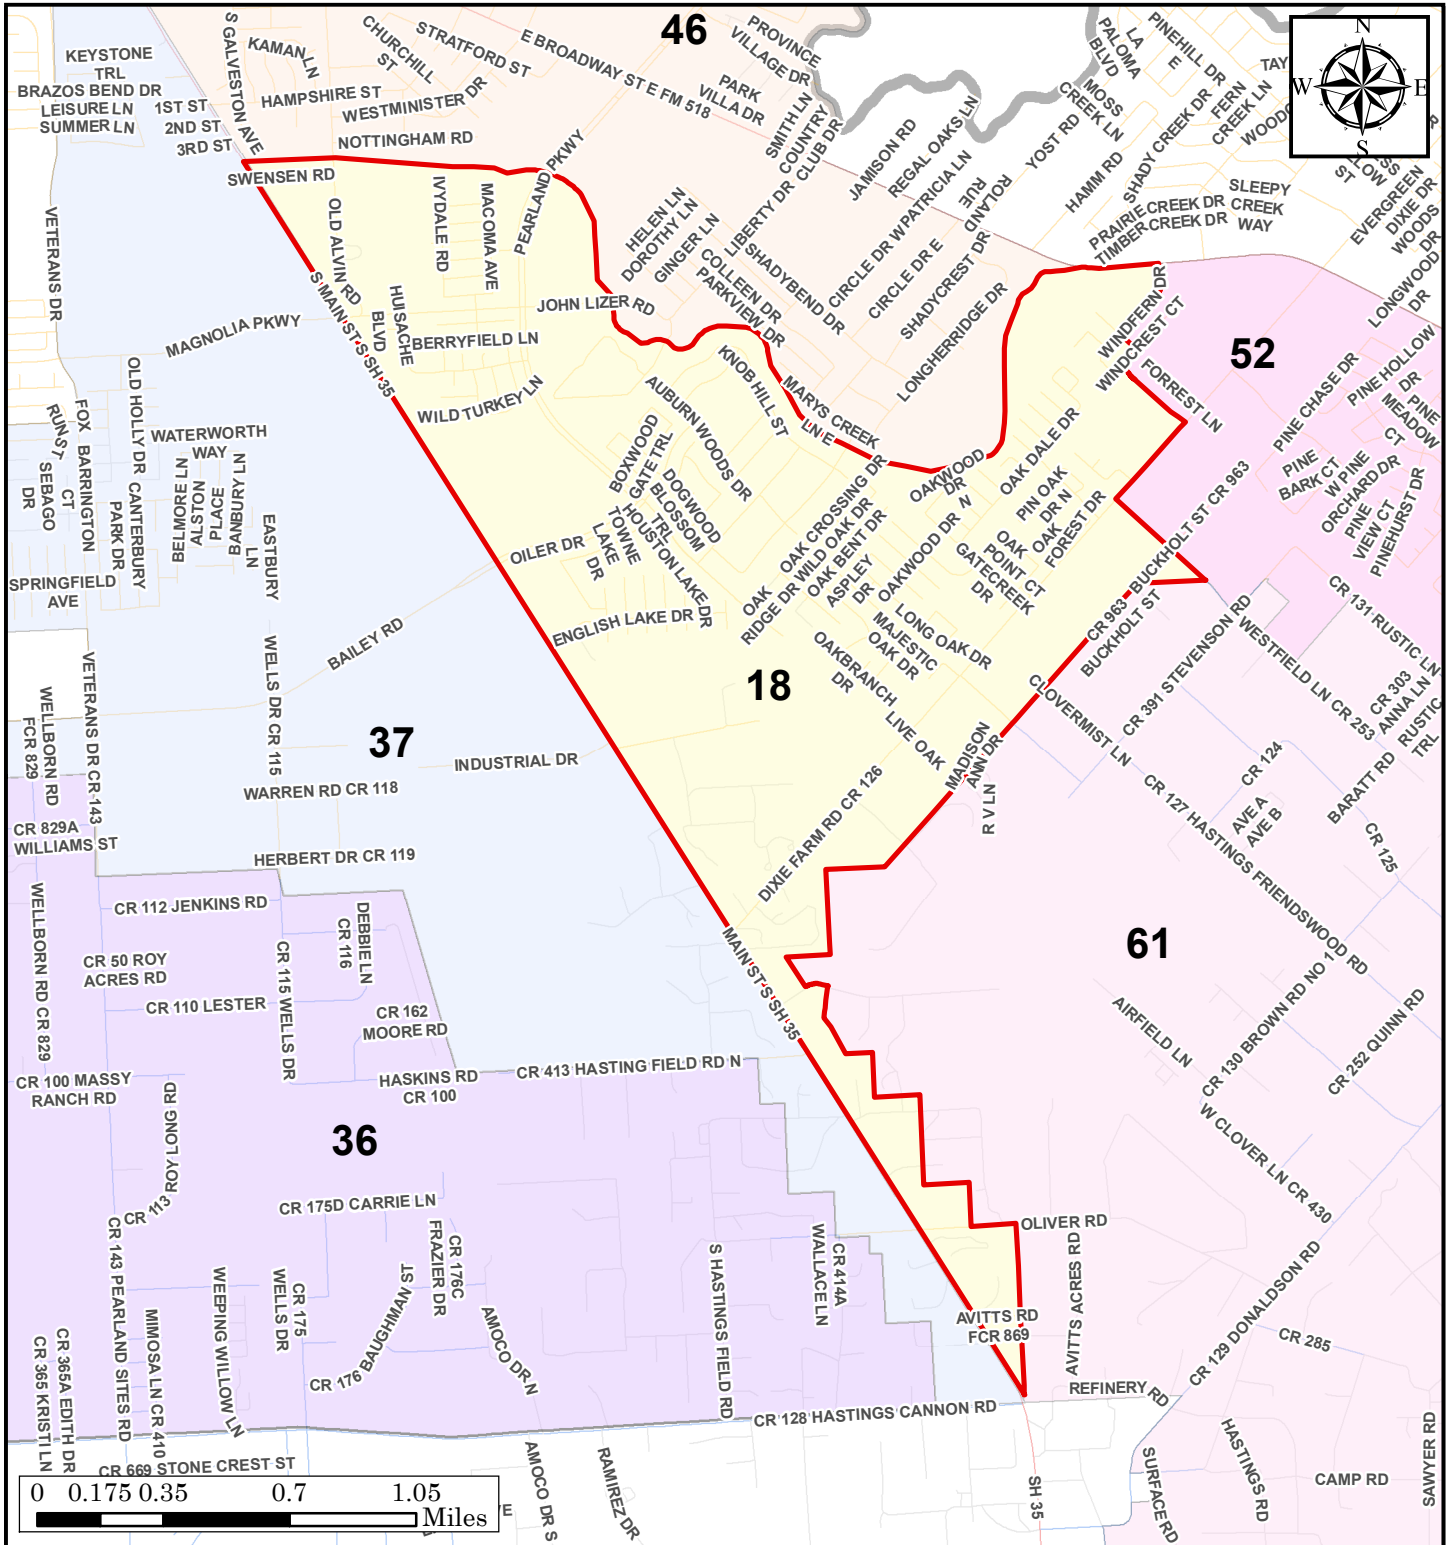

# Voter Precinct Boundary Updates: Effective January 1st, 2020

NOTE: This map has been generated for the convenience of the public. It is not intended to be an official depiction of the exact location or extent of any feature shown hereon. Any data depicted, such as a boundary line or an elevation, is for visual reference only and does not exclude obtaining official permits, surveys, or elevation certificates, when required.

Brazoria County  
Engineering

Date Printed: July 25, 2019

Precinct No.  
**18**

### Legend

- Brazoria Co.
- In Focus: Voter Precinct
- State Hwys
- County Roads
- City Street
- Private Street