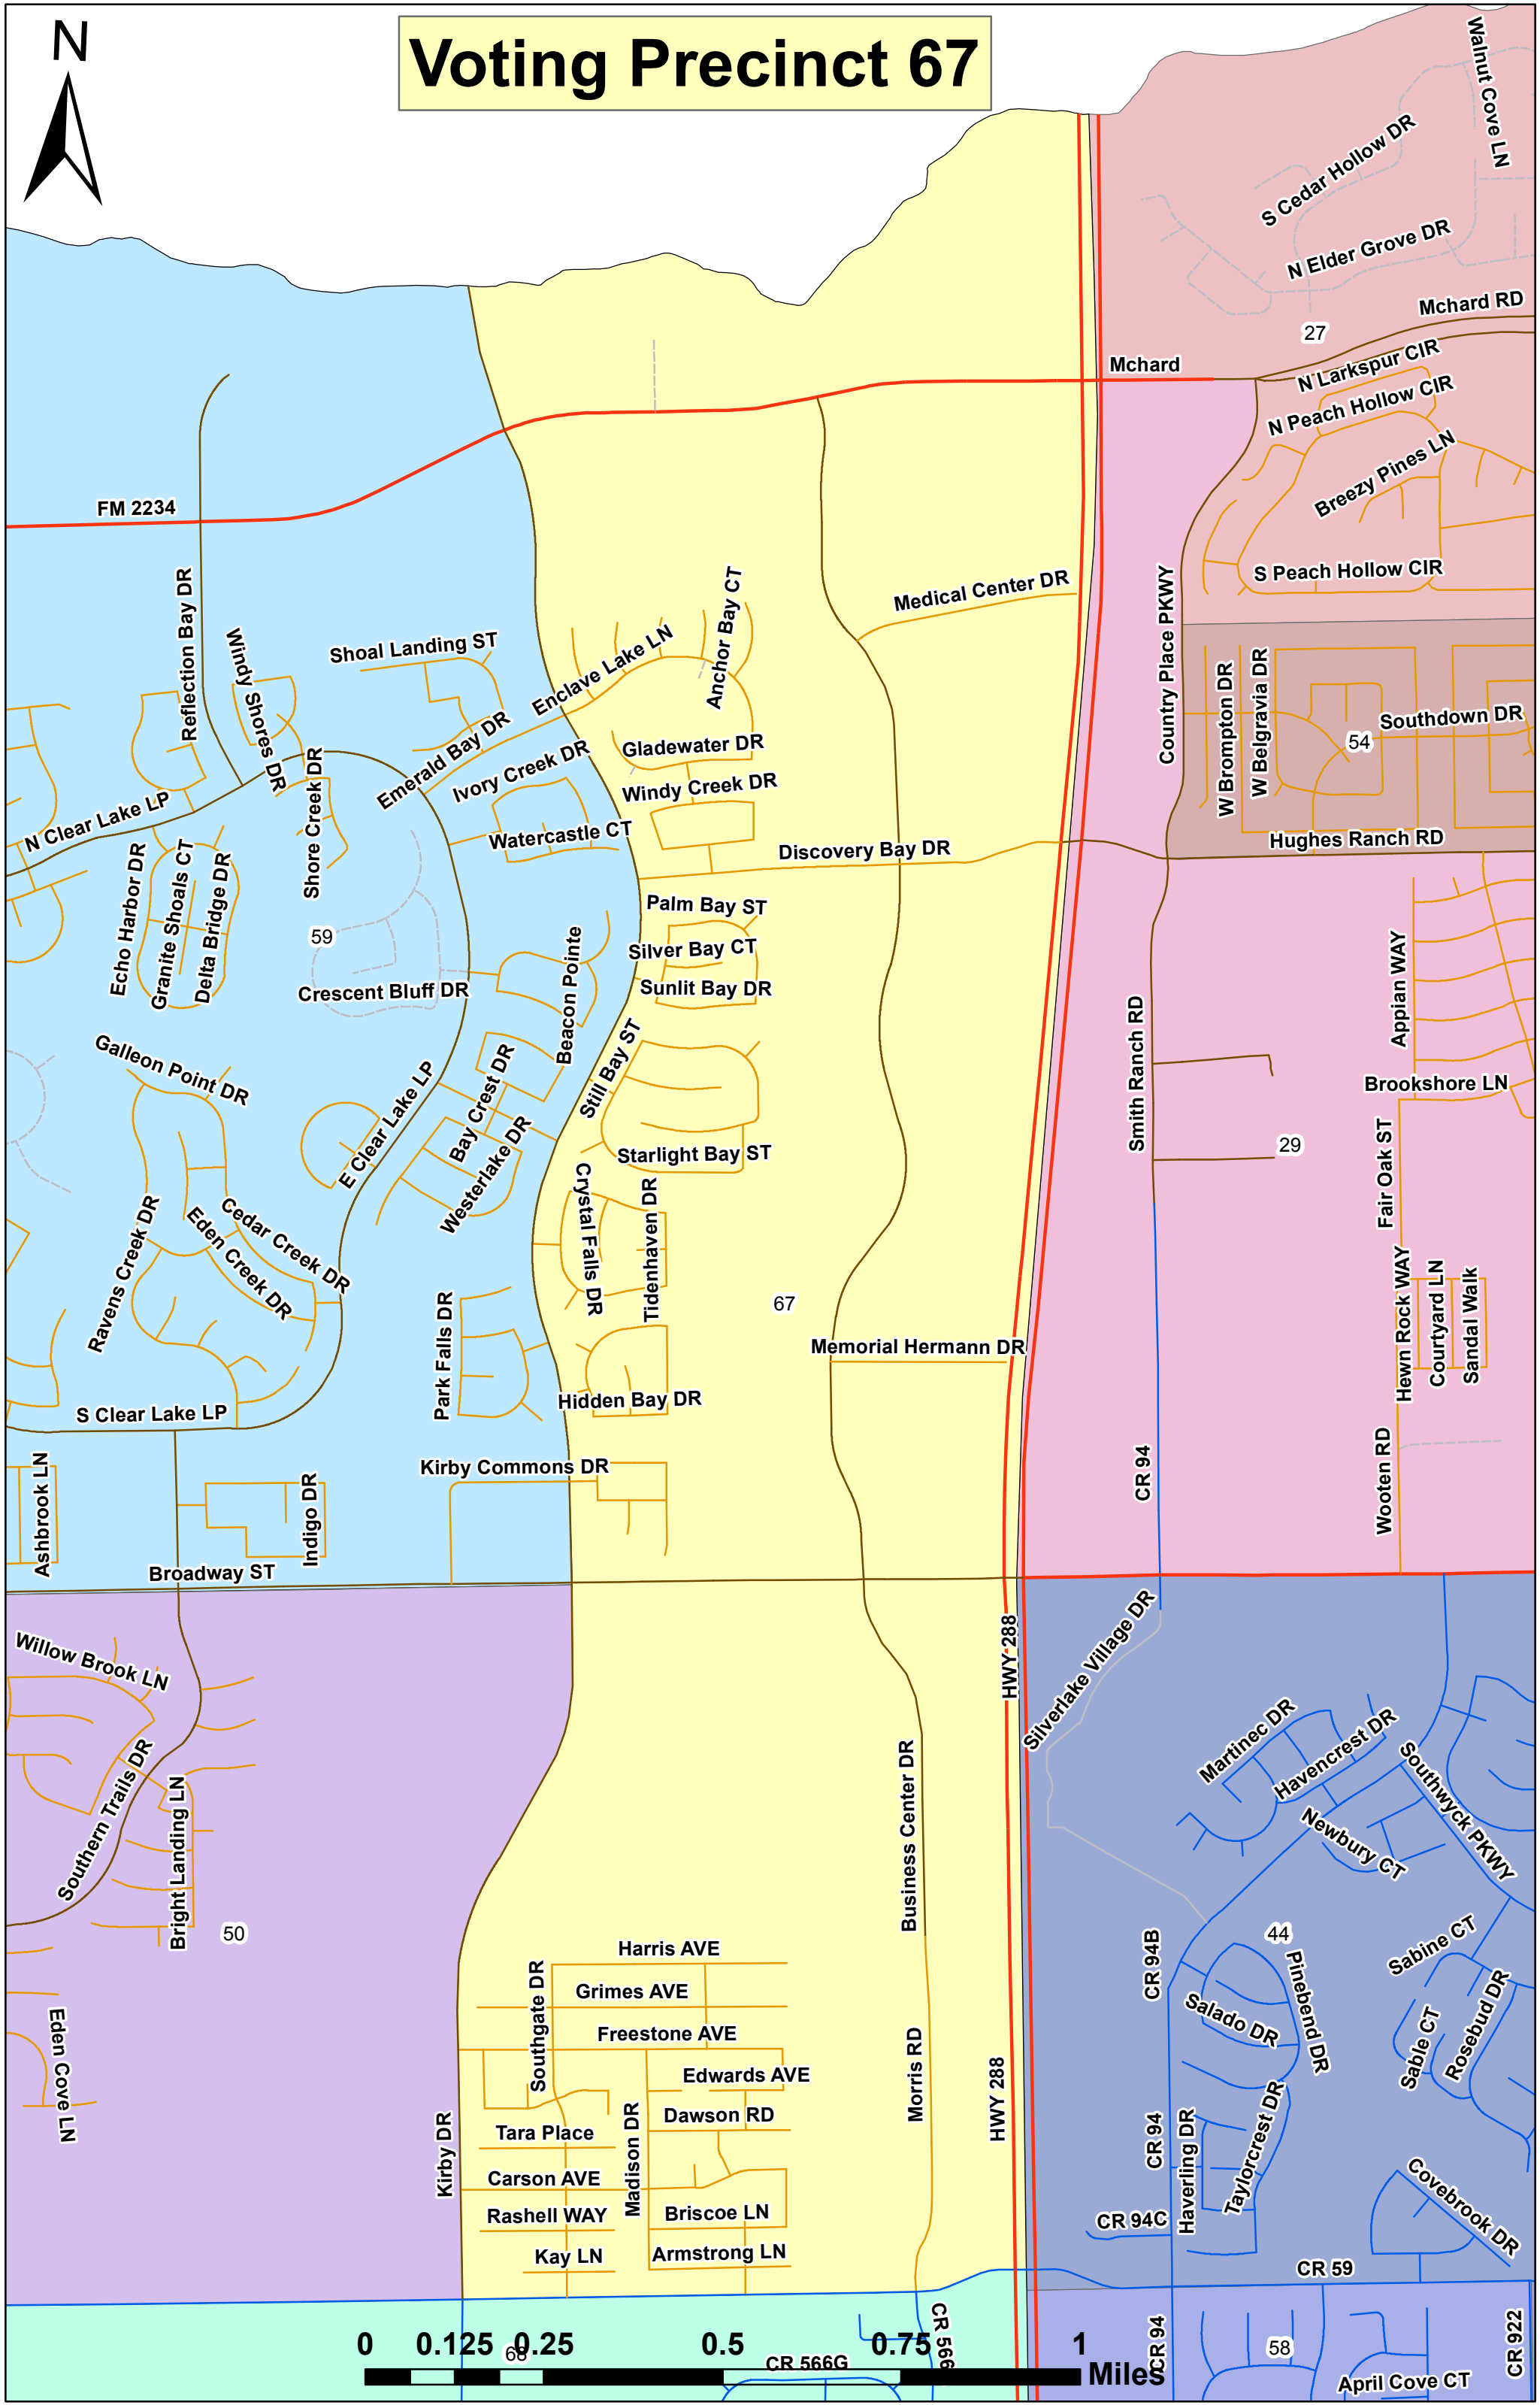

# Voting Precinct 67

FM 2234

Medical Center DR

Mchard

27

S Cedar Hollow DR  
N Elder Grove DR

Mchard RD

N Larkspur CIR  
N Peach Hollow CIR

Breezy Pines LN

S Peach Hollow CIR

Country Place PKWY

W Brompton DR  
W Belgravia DR

Southdown DR

54

Hughes Ranch RD

Reflection Bay DR  
Shoal Landing ST  
Enclave Lake LN  
Anchor Bay CT  
Ivory Creek DR  
Windy Creek DR  
Watercastle CT  
Discovery Bay DR  
Palm Bay ST  
Silver Bay CT  
Sunlit Bay DR

Shoal Landing ST  
Emerald Bay DR  
Ivory Creek DR  
Windy Creek DR  
Watercastle CT  
Discovery Bay DR  
Palm Bay ST  
Silver Bay CT  
Sunlit Bay DR

Enclave Lake LN  
Anchor Bay CT  
Windy Creek DR  
Watercastle CT  
Discovery Bay DR  
Palm Bay ST  
Silver Bay CT  
Sunlit Bay DR

Memorial Hermann DR

67

Smith Ranch RD

29

Appian WAY

Brookshore LN

Fair Oak ST

Hewn Rock WAY